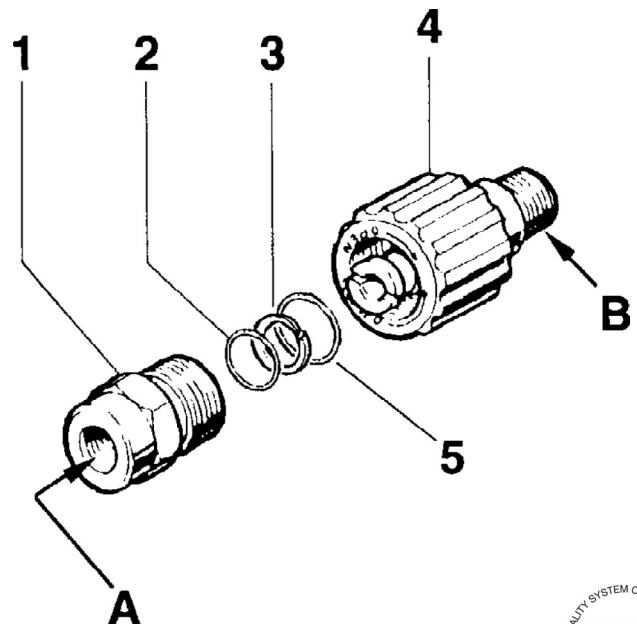

ZMINA-ZMINB

Quick Disconnect Fittings-Twist Connect

ZMINB14M

ZMINA14F

ZMINB14F

SPECIFICATIONS

Part No.	ZMINA14F	ZMINA14M	ZMINA38F	ZMINB12M	ZMINB14F	ZMINB14M	ZMINB38F	ZMINB38M
Description	1/4" F Plug	1/4" M Plug	3/8" F Plug	1/2" M Coupler	1/4" F Coupler	1/4" M Coupler	3/8" F Coupler	3/8" M Coupler
Max Pressure	3000 PSI							
Max Volume	10.5 GPM							
Max Temp	285° F							
Weight	0.2 lbs.							
Materials	Brass, Plastic, Buna-N							

PARTS LIST

Item	Part Number	Description	Qty
THREAD A			
1.	ZMINA14M	Fitting, 1/4-19BSP-M	1
	ZMINA14F	Fitting, 1/4-19BSP-F	1
	ZMINA38F	Fitting, 3/8-19 BSP-F	1
2.	90382000	O-ring, .359x.103	1
3.	90505200	Ring, Back-up	1
THREAD B			
4.	ZMINB14M	Fitting, 1/4-19 BSP-M	1
	ZMINB38M	Fitting, 3/8-19 BSP-M	1
	ZMINB12M	Fitting, 1/2-14 BSP-M	1
	ZMINB14F	Fitting, 1/4-19 BSP-F	1
	ZMINB38F	Fitting, 3/8-19 BSP-F	1
5.	90358500	O-ring, .426x.070	1