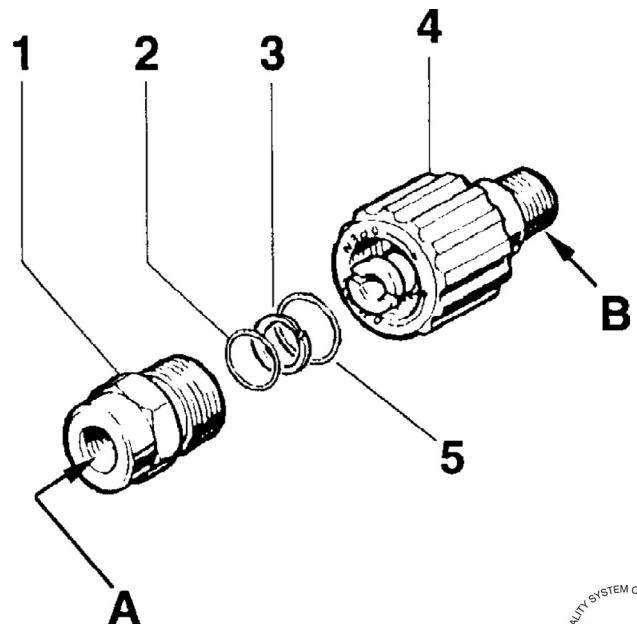

# ZMINA-ZMINB

*Quick Disconnect Fittings-Twist Connect*

ZMINB14M

ZMINA14F

ZMINB14F

## SPECIFICATIONS

Part No.	ZMINA14F	ZMINA14M	ZMINA38F	ZMINB12M	ZMINB14F	ZMINB14M	ZMINB38F	ZMINB38M
<b>Description</b>	1/4" F Plug	1/4" M Plug	3/8" F Plug	1/2" M Coupler	1/4" F Coupler	1/4" M Coupler	3/8" F Coupler	3/8" M Coupler
<b>Max Pressure</b>	3000 PSI							
<b>Max Volume</b>	10.5 GPM							
<b>Max Temp</b>	285° F							
<b>Weight</b>	0.2 lbs.							
<b>Materials</b>	Brass, Plastic, Buna-N							

## PARTS LIST

Item	Part Number	Description	Qty
<b>THREAD A</b>			
1.	ZMINA14M	Fitting, 1/4-19BSP-M	1
	ZMINA14F	Fitting, 1/4-19BSP-F	1
	ZMINA38F	Fitting, 3/8-19 BSP-F	1
2.	90382000	O-ring, .359x.103	1
3.	90505200	Ring, Back-up	1
<b>THREAD B</b>			
4.	ZMINB14M	Fitting, 1/4-19 BSP-M	1
	ZMINB38M	Fitting, 3/8-19 BSP-M	1
	ZMINB12M	Fitting, 1/2-14 BSP-M	1
	ZMINB14F	Fitting, 1/4-19 BSP-F	1
	ZMINB38F	Fitting, 3/8-19 BSP-F	1
5.	90358500	O-ring, .426x.070	1