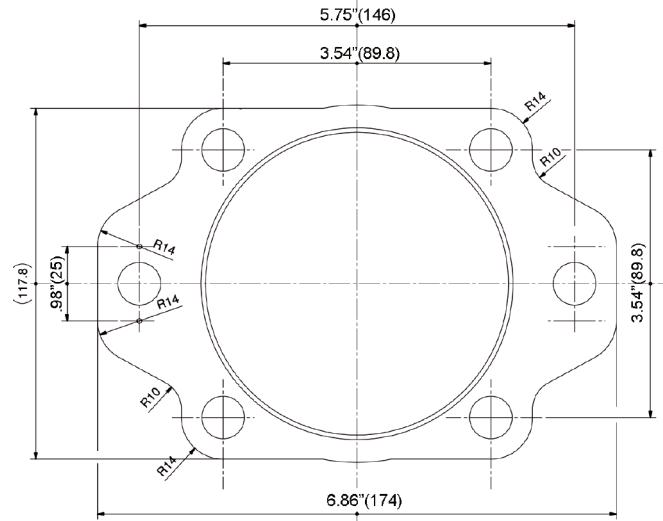

Flange/Coupler For 70 Series Pumps

FEATURES

- Allows 70 Series (KE) to be directly mounted to hydraulic motor
- SAE Type "B", 2 and 4 bolt flange
- SAE Type "B" 1" straight shaft coupler

ZFH70SB

ZGH70SB

DIMENSIONS

ZFH70SB PARTS LIST			
Pos.	Part No.	Description	Qty
1	98200500	Plug	2
2	99313600	Screw, M8 x 45	6
3	10075220	Flange	1

ZGH70SB PARTS LIST			
Pos.	Part No.	Description	Qty
4	10743001	Flexible Joint	1
5	10075547	Insert	1