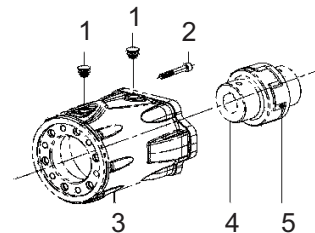

Flange/Coupler For 70 Series Pumps

FEATURES

- Allows 70 Series (KE) to be directly mounted to hydraulic motor
- SAE Type "B", 2 and 4 bolt flange
- SAE Type "B" 1" straight shaft coupler

ZFH70SB

ZGH70SB

DIMENSIONS

ZFH70SB PARTS LIST			
Pos.	Part No.	Description	Qty
1	98200500	Plug	2
2	99313600	Screw, M8 x 45	6
3	10075220	Flange	1

ZGH70SB PARTS LIST			
Pos.	Part No.	Description	Qty
4	10743001	Flexible Joint	1
5	10075547	Insert	1