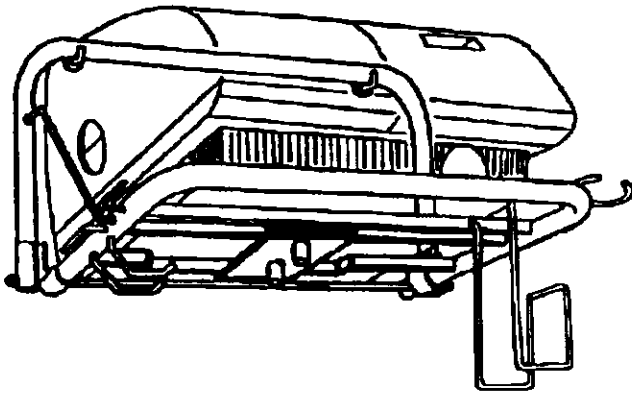

## WALL MOUNT for PORTABLE WASHER

### SPECIFICATIONS

Part Number:	Z0BOXWALL
Weight	3 lb.
Dimensions	12.0" x 16.0" x 13.5"

### SPECIFICATIONS

Part Number:	Z0BOXCART
Weight	7 lb.
Dimensions	15.5" x 14.0" x 34.5"

Wheel Kit Part Number	96.9250.00
<i>(Wheels complete with Hub Caps)</i>	