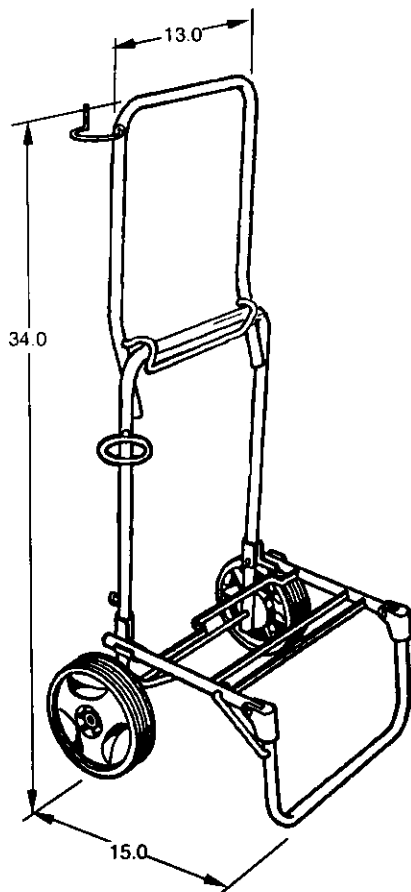

### SPECIFICATIONS

Part Number:	Z0BOXWALL
Weight	3 lb.
Dimensions	12.0" x 16.0" x 13.5"

### SPECIFICATIONS

Part Number:	Z0BOXCART
Weight	7 lb.
Dimensions	15.5" x 14.0" x 34.5"

Wheel Kit Part Number	96.9250.00
<i>(Wheels complete with Hub Caps)</i>	