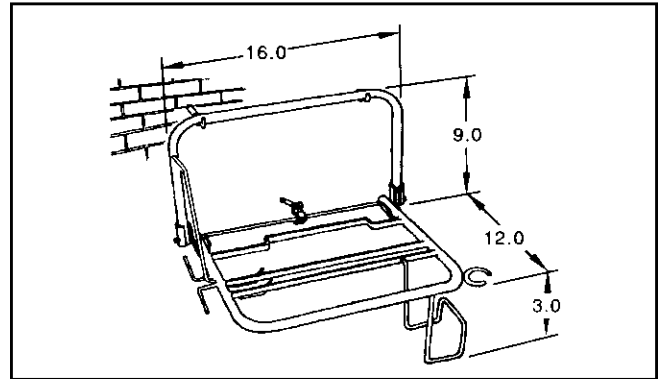

# Z0BOXWALL Z0BOXCART

### SPECIFICATIONS

Part Number:	Z0BOXWALL
Weight	3 lb.
Dimensions	12.0" x 16.0" x 13.5"

### SPECIFICATIONS

Part Number:	Z0BOXCART
Weight	7 lb.
Dimensions	15.5" x 14.0" x 34.5"

Wheel Kit Part Number	96.9250.00
<i>(Wheels complete with Hub Caps)</i>	