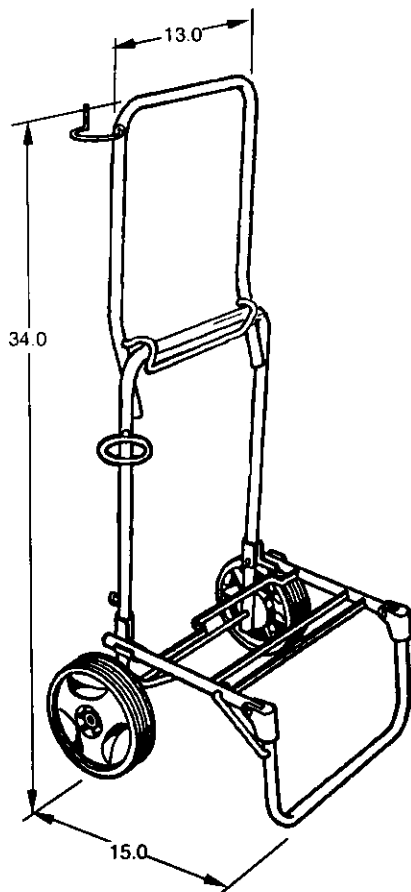

Z0BOXWALL Z0BOXCART

WALL MOUNT for PORTABLE WASHER

SPECIFICATIONS

Part Number:	Z0BOXWALL
Weight	3 lb.
Dimensions	12.0" x 16.0" x 13.5"

CART for PORTABLE WASHER

SPECIFICATIONS

Part Number:	Z0BOXCART
Weight	7 lb.
Dimensions	15.5" x 14.0" x 34.5"

Wheel Kit Part Number 96.9250.00
(Wheels complete with Hub Caps)