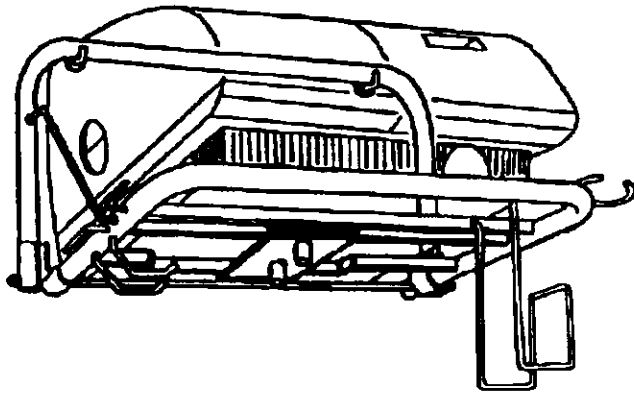

Z0BOXWALL Z0BOXCART

WALL MOUNT for PORTABLE WASHER

SPECIFICATIONS

Part Number:	Z0BOXWALL
Weight	3 lb.
Dimensions	12.0" x 16.0" x 13.5"

CART for PORTABLE WASHER

SPECIFICATIONS

Part Number:	Z0BOXCART
Weight	7 lb.
Dimensions	15.5" x 14.0" x 34.5"

Wheel Kit Part Number 96.9250.00
(Wheels complete with Hub Caps)