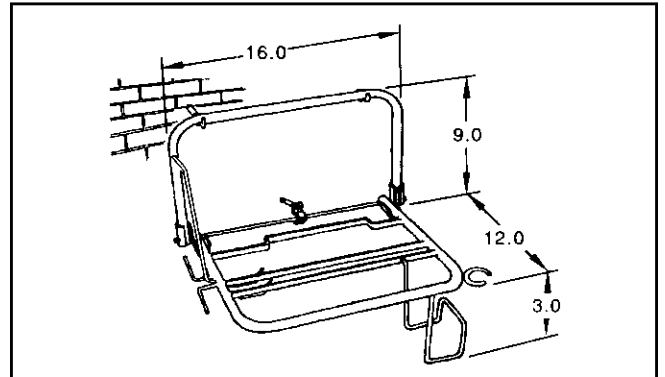

Z0BOXWALL Z0BOXCART

WALL MOUNT for PORTABLE WASHER

SPECIFICATIONS

Part Number:	Z0BOXWALL
Weight	3 lb.
Dimensions	12.0" x 16.0" x 13.5"

CART for PORTABLE WASHER

SPECIFICATIONS

Part Number:	Z0BOXCART
Weight	7 lb.
Dimensions	15.5" x 14.0" x 34.5"

Wheel Kit Part Number 96.9250.00
(Wheels complete with Hub Caps)