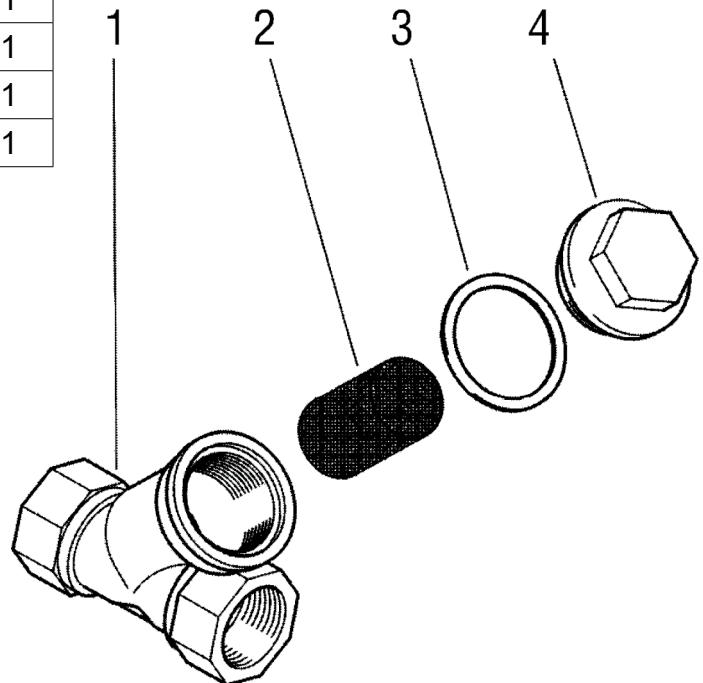

Intake Strainer Filter

SPECIFICATIONS

Part Number	YYSTR12
Max Pressure	170 PSI
Max Temperature	194° F
Port Sizes	1/2" NPT-F
Screen Mesh Size	50 Mesh (300 Micron)
Dimensions	2.9" x 2.2" x 1.2"
Weight	.3 lb.
Material	Brass. Stainless Steel

PARTS LIST

No.	Part No.	Description	Qty.
1	Y28017035	Body, 1/2-NPT, Brass	1
2	Y28016853	Strainer, S.S.	1
3	Y14406100	Washer	1
4	Y28017331	Plug	1

General Pump
is a member of
the Interpump Group