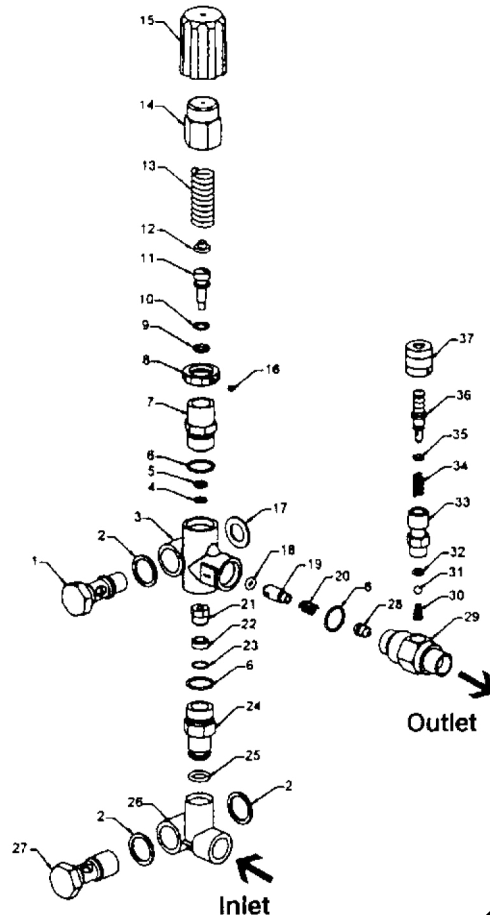

SPECIFICATIONS

MODEL	YVB135KDMI18	YVB135KDMI21	YVB135KDMI23
Nozzle Size	1.8 mm	2.1 mm	2.3 mm
Max Volume	6.5 GPM		
Max Pressure	2600 PSI		
Inlet	3/8" BSPP-F		
Outlet	3/8" BSPP-M		
Max. Temp	195° F		
Dimension	5.75" x 4.0" x 1.75"		
Weight	1.7 lbs.		
Materials	Brass, Stainless Steel, Viton		

PARTS LIST

No.	Part No.	Description	Qty.
1	Y60038531	Banjo Bolt, 1/4" BSPP	1
2	Y14410000	Washer, 3/8" BSPP	3
3	Y60080135	Housing, Brass	1
4	Y10400600	Back-Up Ring, 8.6 mm x 6 mm	1
5	Y10305101	O-Ring, .239" ID x .070" CS	1
6	Y10306600	O-Ring, .614" ID x .070" CS	3
7	Y60030331	Piston Housing	1
8	Y60031931	Lock Nut, M18 x 1	1
9	Y10305500	O-Ring, .301" x .070" CS	1
10	Y10400800	Backup Ring, 11 mm x 8 mm	1
11	Y60033151	Piston M5	1
12	Y60031061	Spring Seat	1
13	Y60031361	Spring, White	1
14	Y60030431	Knob	1
15	Y60031584	Adjustable Knob	1
16	Y16210000	Set Screw	1
17	Y14381322	Washer, 13 mm x 22 mm	1
18	Y10312500	O-Ring, .157" ID x .098" CS	1
19	Y60030831	Check Valve	1
20	Y60031251	Spring, Check Valve	1
21	Y60033321	Ball & Housing M5	1
22	Y60031151	Seat, 12 mm x 7 mm	1
23	Y10300500	O-Ring, .394" ID x .039" CS	1
24	Y60038231	Bypass Fitting	1
25	Y10310996	O-Ring, .406" ID x .094" CS	1
26	Y60082135	Manifold	1
27	Y60080331	Banjo Bolt 3/8" BSPP	1
28	Y21021951	Injector Nozzle, 1.5 mm Optional	1
	Y21021651	Injector Nozzle, 1.6 mm Optional	1
	Y21021751	Injector Nozzle, 1.7 mm Optional	1
	Y21021251	Injector Nozzle, 1.8 mm	1
	Y21021351	Injector Nozzle, 2.1 mm	1
	Y21021551	Injector Nozzle, 2.3 mm	1
29	Y21021131	Injector Body, M18 x 3/8" NPT-M	1
30	Y21016051	Spring	1
31	Y14742001	SS Ball, 7/32"	1
32	Y10304900	O-Ring .208" ID x .070" CS	1
33	Y21016131	Nipple, M12 x M14	1
34	Y21015851	Spring	1
35	Y10304301	O-Ring .176" ID x .070" CS	1
36	Y21015531	Hose Barb, Adjustable	1
37	Y21010231	Adjustable Knob	1
*	Y60039824	Repair Kit	

Torque item #1 to 24 ft-lbs
Torque item #27 to 27 ft-lbs

General Pump is a member of the Interpump Group

Ref 300464 Rev. C 08-18