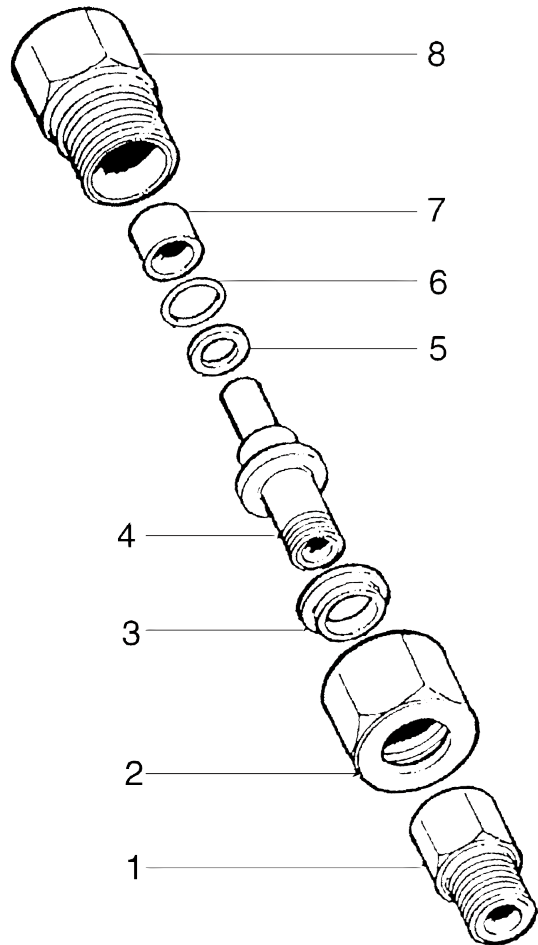

GENERAL PUMP *A member of the Interpump Group*

Swivel Coupling

Brass**SPECIFICATIONS**

Part Number	YSW38MFB
Flow Rate	10.5 GPM
Max Pressure	4,050 PSI
Max Temperature	194° F
Port Size	Inlet: 3/8" BSP-M Outlet: 3/8" BSP-F
Dimensions	1" x 1.8"
Weight	0.4 lbs.
Materials	Brass, Buna-N, Teflon

PARTS LIST

No.	Part No.	Description	Qty.
1	Y26105231	Fitting, Rear, 3/8-18 NPT-M	1
2	Y26104231	Cap	1
3	Y26104585	Bearing, Outlet	1
4	Y26104131	Body	1
5	Y10401001	Back-up Ring, 0.402 x .547	1
6	Y10310995	O-ring, 0.355 x 0.094	1
7	Y26104685	Bearing, Inlet	1
8	Y26105131	Fitting, Front 3/8 BSP-F	1