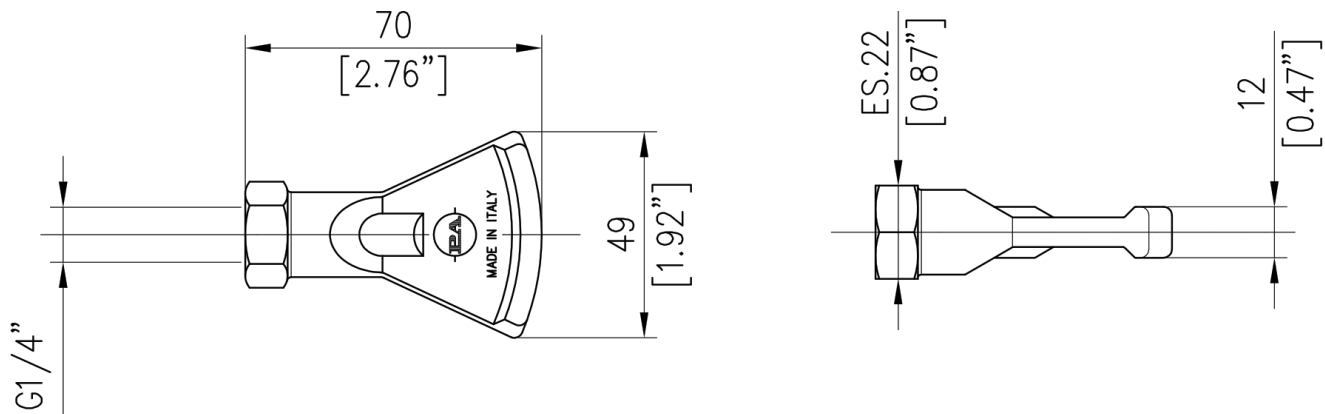

DIMENSIONS

WARNING: High pressure water can cause serious bodily harm. Never direct spray at people or animals.

WARNING: High Pressure Systems require a primary pressure regulating device (i.e. regulator, unloader) and a secondary pressure relief device (i.e. pop-off valve, relief valve). Failure to install such relief devices properly could result in personal injury or damage to pump or property. GP does not assume any liability or responsibility for the operation of the user's high pressure system.

WARNING: This product can expose you to chemicals including lead, which is known to the state of California to cause cancer and birth defects or other reproductive harm. For more information, go to www.P65Warnings.ca.gov

General Pump
is a member of
the Interpump Group