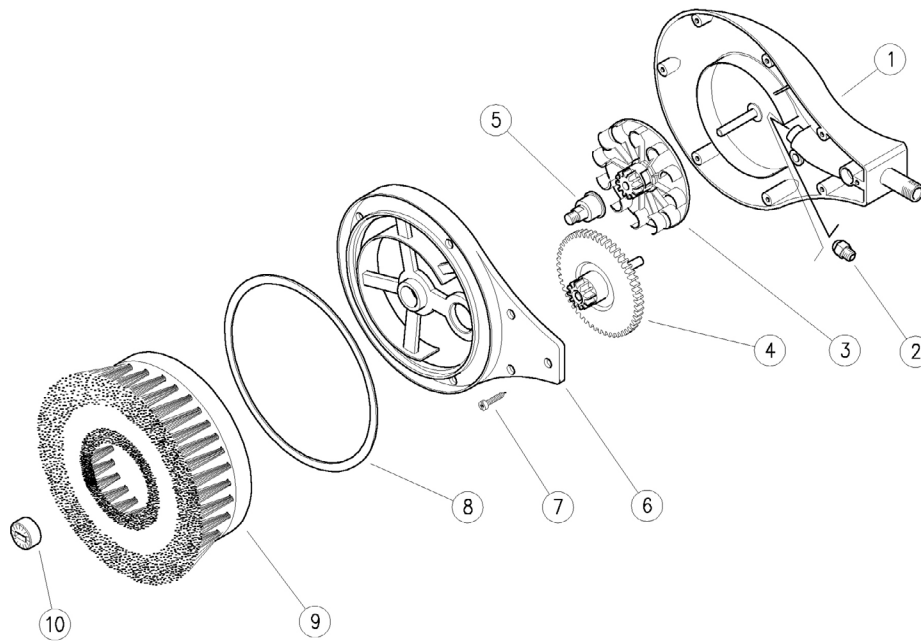

GENERAL PUMP *A member of the Interpump Group*

YROTBRUSHN

Brass Float Valve

SPECIFICATIONS

Part Number	YROTBRUSHN
Max Volume	8 GPM
Max Pressure	435 PSI
Max Temp	140° F
Inlet Port Size	1/4 BSP-M
Dimensions	9.5" x 8.9" x 3.4"
Weight	1.7 lbs
Material	Plastic, Nylon, Brass

PARTS LIST

No.	Part No.	Description	Qty.
1	Y29050122	Body	1
2	Y29050231	Nozzle, 3 mm Brass	1
3	Y29050584	Turbine Wheel	1
4	Y29050622	Transmission Gear	1
5	Y29050731	Pin, Brass	1

No.	Part No.	Description	Qty.
6	Y29050822	Lower Cover	1
7	Y16308300	Screw, SS	8
8	Y29050984	Ring	1
9	Y29051022	Brush, White Nylon	1
10	Y29051484	Nut	1