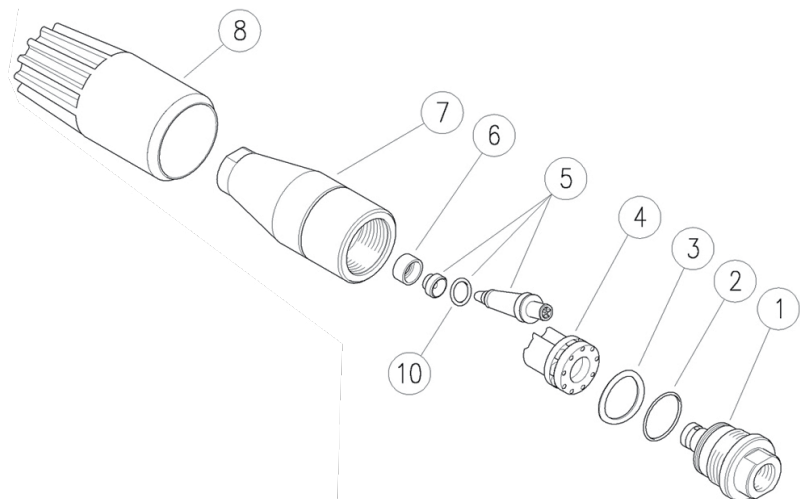

FEATURES

- Strong brass structure
- Highly shock resistant ceramic seat and nozzle
- Oversized bearings for long life
- Can be used in any position

SPECIFICATIONS

Part Number	YR23K20	YR23K25	YR23K30	YR23K35	YR23K40	YR23K45	YR23K50	YR23K55	YR23K60	YR23K65	YR23K70	YR23K80
Size	2.0	2.5	3.0	3.5	4.0	4.5	5.0	5.5	6.0	6.5	7.0	8.0
Inlet	1/4" BSP-F				1/4" NPT-F			1/4" BSP-F				
Minimum Pressure	435 PSI											
Maximum Pressure	2300 PSI											
Maximum Temperature	212° F											
Weight	0.9 lbs											

DIMENSIONS

PARTS LIST

No.	Part No.	Description	Qty.
1	Y25166331	Coupling, 1/4" NPT-F, YR23K40	1
1	Y25163431	Coupling, 1/4" NPT-F, YR23K45	1
1	Y25163431	Coupling, 1/4" NPT-F, YR23K50	1
1	Y25163531	Coupling, 1/4" BSP-F, YR23K55	1
1	Y25163531	Coupling, 1/4" BSP-F, YR23K60	1
1	Y25164531	Coupling, 1/4" BSP-F, YR23K65	1
1	Y25163631	Coupling, 1/4" BSP-F, YR23K70	1
2	Y10307201	O-ring, 1.78 x 20.35, Ni 85	1
3	Y25162663	Washer, 14.8 x 23 x 0.1 mm, Sst.	1
4	Y25163122	Turbine	1
5	Y25168324	Spacer Kit, YR23K20	1
5	Y25165924	Spacer Kit, YR23K25	1
5	Y25166024	Spacer Kit, YR23K30	1
5	Y25163324	Spacer Kit, YR23K35	1
5	Y25163724	Spacer Kit, YR23K40	1
5	Y25163724	Spacer Kit, YR23K45	1
5	Y25163824	Spacer Kit, YR23K50	1
5	Y25166824	Spacer Kit, YR23K55	1
5	Y25163924	Spacer Kit, YR23K60	1
5	Y25164024	Spacer Kit, YR23K65	1
5	Y25164124	Spacer Kit, YR23K70	1
5	Y25166924	Spacer Kit, YR23K80	1
6	Y25162485	Seal, 7.2 x 12 x 6	1
7	Y25162231	Housing	1
8	Y25168185	Knob, Yellow	1
10	Y10323000	O-ring, 3.53 x 7.52	2