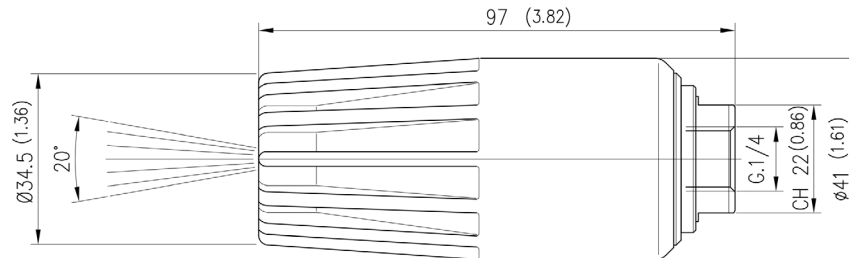

FEATURES

- Strong brass structure
- Highly shock resistant ceramic seat and nozzle
- Oversized bearings for long life
- Can be used in any position

SPECIFICATIONS

Part Number	YR23K20	YR23K25	YR23K30	YR23K35	YR23K40	YR23K45	YR23K50	YR23K55	YR23K60	YR23K65	YR23K70	YR23K80
Size	2.0	2.5	3.0	3.5	4.0	4.5	5.0	5.5	6.0	6.5	7.0	8.0
Inlet	1/4" BSP-F				1/4" NPT-F			1/4" BSP-F				
Minimum Pressure	435 PSI											
Maximum Pressure	2300 PSI											
Maximum Temperature	212° F											
Weight	0.9 lbs											

DIMENSIONS

PARTS LIST

No.	Part No.	Description	Qty.
1	Y25166331	Coupling, 1/4" NPT-F, YR23K40	1
1	Y25163431	Coupling, 1/4" NPT-F, YR23K45	1
1	Y25163431	Coupling, 1/4" NPT-F, YR23K50	1
1	Y25163531	Coupling, 1/4" BSP-F, YR23K55	1
1	Y25163531	Coupling, 1/4" BSP-F, YR23K60	1
1	Y25164531	Coupling, 1/4" BSP-F, YR23K65	1
1	Y25163631	Coupling, 1/4" BSP-F, YR23K70	1
2	Y10307201	O-ring, 1.78 x 20.35, Ni 85	1
3	Y25162663	Washer, 14.8 x 23 x 0.1 mm, Sst.	1
4	Y25163122	Turbine	1
5	Y25168324	Spacer Kit, YR23K20	1
5	Y25165924	Spacer Kit, YR23K25	1
5	Y25166024	Spacer Kit, YR23K30	1
5	Y25163324	Spacer Kit, YR23K35	1
5	Y25163724	Spacer Kit, YR23K40	1
5	Y25163724	Spacer Kit, YR23K45	1
5	Y25163824	Spacer Kit, YR23K50	1
5	Y25166824	Spacer Kit, YR23K55	1
5	Y25163924	Spacer Kit, YR23K60	1
5	Y25164024	Spacer Kit, YR23K65	1
5	Y25164124	Spacer Kit, YR23K70	1
5	Y25166924	Spacer Kit, YR23K80	1
6	Y25162485	Seal, 7.2 x 12 x 6	1
7	Y25162231	Housing	1
8	Y25168185	Knob, Yellow	1
10	Y10323000	O-ring, 3.53 x 7.52	2