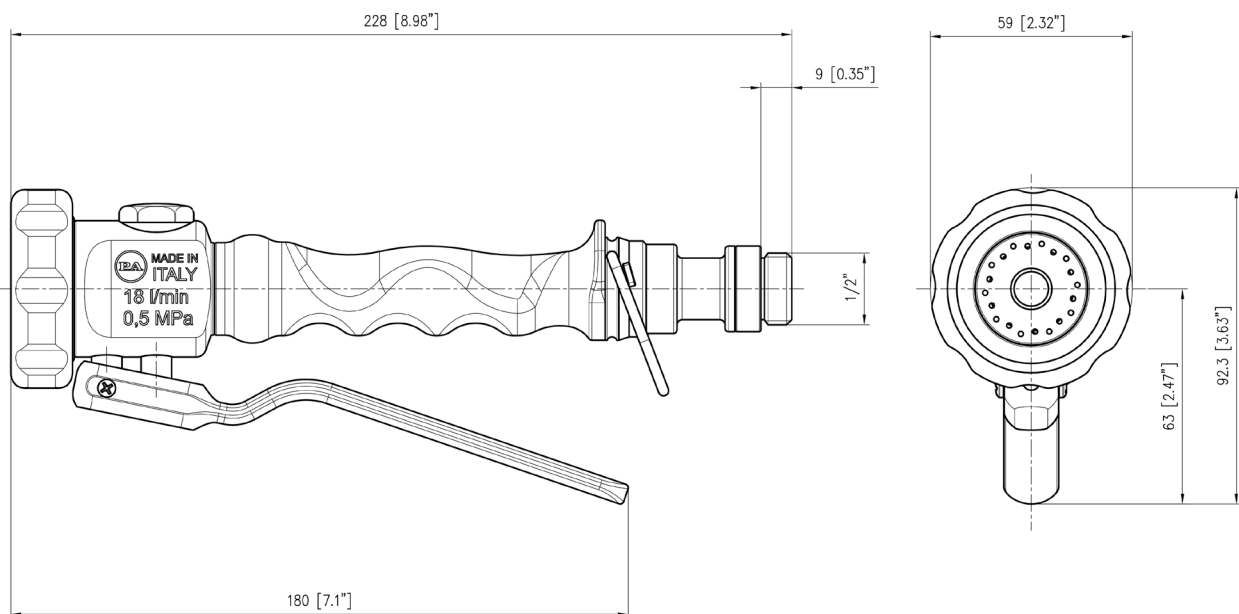

DIMENSIONS

General Pump
is a member of
the Interpump Group

WARNING: This product can expose you to chemicals including lead, which is known to the state of California to cause cancer and birth defects or other reproductive harm. For more information, go to www.P65Warnings.ca.gov

GENERAL PUMP 1174 Northland Drive • Mendota Heights, MN 55120
Phone: 651.686.2199 • Fax: 800.535.1745 • e-mail: sales@gpcompanies.com • www.generalpump.com

Ref 310173 Rev. B
12-21