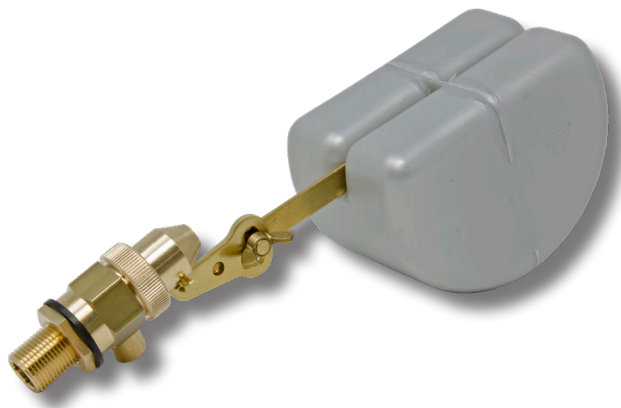

# YFLOATVALVE

## Brass Float Valve

### SPECIFICATIONS

Part Number	YFLOATVALVE
Max Volume	7 GPM
Max Pressure	140 PSI
Max Temp	140° F
Inlet Port Size	3/8-19 BSPP-M
Dimensions	11.4" x 4.1" x 2.8"
Weight	.6 lbs
Material	Brass, Plastic, Buna-N

### PARTS LIST

No.	Part No.	Description	Qty.
1	Y29017131	Nut, 3/8" F BSP, Brass	1
2	Y29017681	Front Seal, 17 x 28 x 2 mm	1
3	Y29017236	Coupling, 3/8" M BSP, Brass	1
4*	Y29016584	Seat	1
5	Y29016131	Housing, M24 x 1.5M-3/8" F, Brass	1
6	Y29016236	Drain Tube, Brass	1
7*	Y29016681	Front Gasket	1
8	Y11054901	Cotter Pin, 3 x 20 mm	1