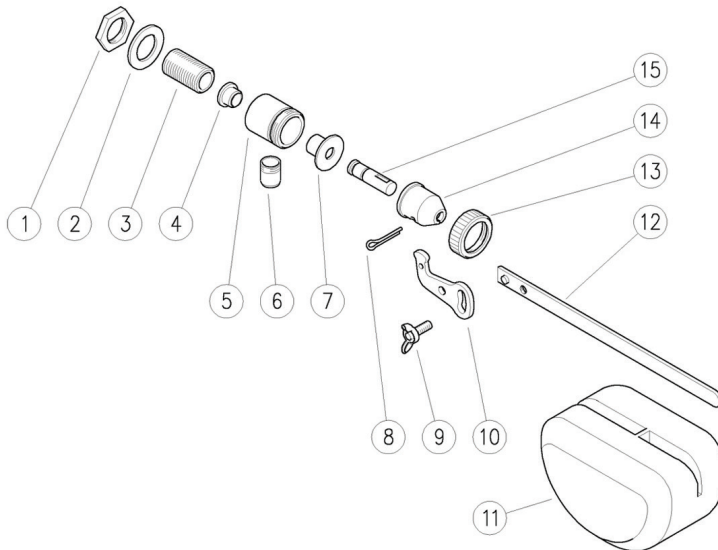

## Brass Float Valve

### SPECIFICATIONS

Part Number	YFLOATVALVE
Max Volume	7 GPM
Max Pressure	140 PSI
Max Temp	140° F
Inlet Port Size	3/8-19 BSPP-M
Dimensions	11.4" x 4.1" x 2.8"
Weight	.6 lbs
Material	Brass, Plastic, Buna-N

### PARTS LIST

No.	Part No.	Description	Qty.
1	Y29017131	Nut, 3/8" F BSP, Brass	1
2	Y29017681	Front Seal, 17 x 28 x 2 mm	1
3	Y29017236	Coupling, 3/8" M BSP, Brass	1
4*	Y29016584	Seat	1
5	Y29016131	Housing, M24 x 1.5M-3/8" F, Brass	1
6	Y29016236	Drain Tube, Brass	1
7*	Y29016681	Front Gasket	1
8	Y11054901	Cotter Pin, 3 x 20 mm	1

No.	Part No.	Description	Qty.
9	Y12015005	Wing Nut, M5 x 10, Brass	1
10	Y29016835	Transmission Plate, Brass	1
11	Y29019184	Float Valve	1
12	Y29019031	Rod	1
13	Y29016336	Hand Nut, M24 x 1.5 F, Brass	1
14	Y29016931	Cover, Brass	1
15*	Y29016484	Piston	1
*	YKITFLT	Repair Kit	1