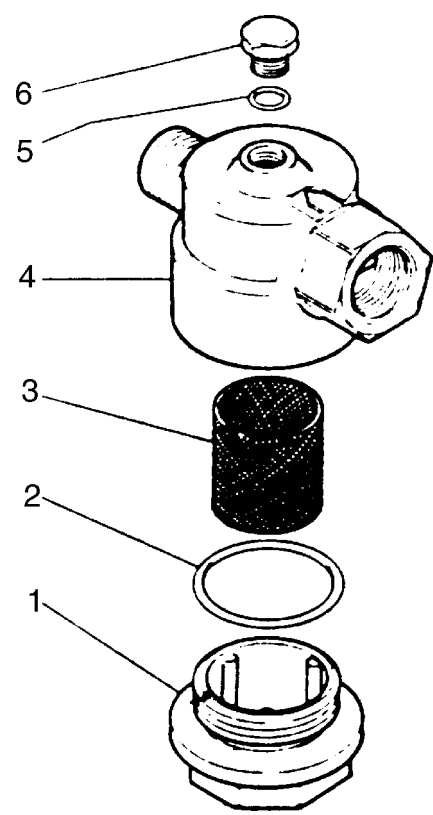

Intake Strainer Filter

SPECIFICATIONS

Part Number	YFILTER	
Max Volume	6.6 GPM	
Max Pressure	170 PSI	
Max Temp	195°F	
Port Sizes:	Inlet	1/2-14 BSPP-M
	Outlet (to pump)	1/2-14 BSPP-F
	Accessory (2)	1/4-19 BSPP
Dimensions	2.75"x3.25"	
Weight	.5 lb.	
Material	Aluminum, Stainless Steel, Buna-N	

PARTS LIST

No.	Part No.	Description	Qty.
1	Y28001144	Housing	1
2	Y10320900	O-Ring, 1.549" x .102"	1
3	Y28001453	Net, 38 Mesh	1
4	Y28001244	Body	1
5	Y10305801	O-Ring, .426" x .070"	1
6	Y28001331	Plug, 1/4-19 BSPP	1