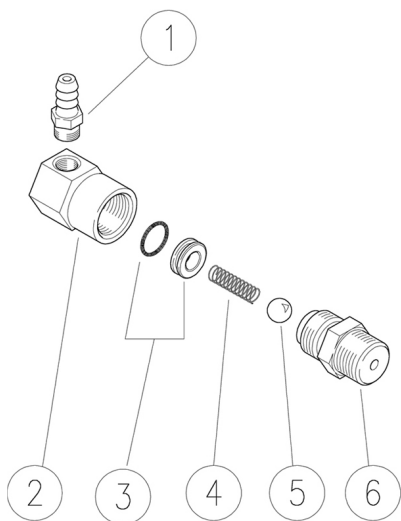

### SPECIFICATIONS

Part Number:	3/8-18 NPT-M	<b>YESTVALVE</b>
	1/4-18 BSP-M	<b>YESTVALVE14</b>
Maximum Volume		7.8 GPM
Maximum Discharge Pressure		4,050 PSI
Maximum Temperature		176°
Port Sizes: Inlet:	YESTVALVE	3/8-18 NPT-M
	YESTVALVE14	1/4-18 BSP-M
Outlet:		5/16 in. Hose Barb
Dimensions		1.0 x 1.6 x 1.9 in.
Weight		.25 lbs.
Material		Plated Brass, Buna-N

### PARTS LIST

Item	Part #	Description	Qty.
1	Y29010331	Barb, Hose, 8 mm	1
2	Y29010131	Seat Housing	1
3	Y30003120	Seat with O-ring, .437 x .070, Buna-N	1
4	Y29010651	Spring, 21 mm	1
5	Y14744310	Ball, 11/32", SS	1
6	Y29010231	Inlet, 3/8-18 NPT-M	1
		YESTVALVE	
	Y29010731	Inlet, 1/4-18 BSP-M	1
		YESTVALVE14	