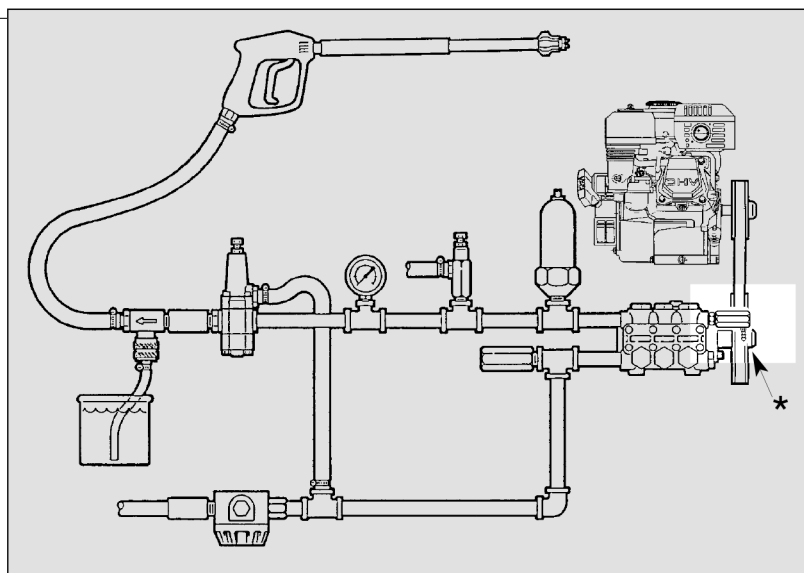

# YESTVALVE

## Easy Start Valve

### SPECIFICATIONS

Part Number:	3/8-18 NPT-M	<b>YESTVALVE</b>
	1/4-18 BSP-M	<b>YESTVALVE14</b>
Maximum Volume		7.8 GPM
Maximum Discharge Pressure		4,050 PSI
Maximum Temperature		176°
Port Sizes: Inlet:	YESTVALVE	3/8-18 NPT-M
	YESTVALVE14	1/4-18 BSP-M
Outlet:		5/16 in. Hose Barb
Dimensions		1.0 x 1.6 x 1.9 in.
Weight		.25 lbs.
Material		Plated Brass, Buna-N

### PARTS LIST

Item	Part #	Description	Qty.
1	Y29010331	Barb, Hose, 8 mm	1
2	Y29010131	Seat Housing	1
3	Y30003120	Seat with O-ring, .437 x .070, Buna-N	1
4	Y29010651	Spring, 21 mm	1
5	Y14744310	Ball, 11/32", SS	1
6	Y29010231	Inlet, 3/8-18 NPT-M	1
		YESTVALVE	
	Y29010731	Inlet, 1/4-18 BSP-M	1
		YESTVALVE14	