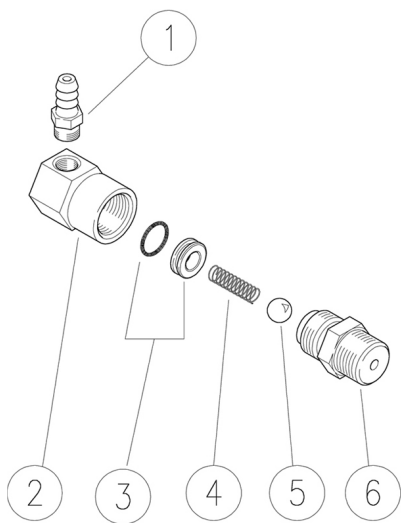

### SPECIFICATIONS

Part Number:	3/8-18 NPT-M	<b>YESTVALVE</b>
	1/4-18 BSP-M	<b>YESTVALVE14</b>
Maximum Volume		7.8 GPM
Maximum Discharge Pressure		4,050 PSI
Maximum Temperature		176°
Port Sizes: Inlet:	YESTVALVE	3/8-18 NPT-M
	YESTVALVE14	1/4-18 BSP-M
Outlet:		5/16 in. Hose Barb
Dimensions		1.0 x 1.6 x 1.9 in.
Weight		.25 lbs.
Material		Plated Brass, Buna-N

### PARTS LIST

Item	Part #	Description	Qty.
1	Y29010331	Barb, Hose, 8 mm	1
2	Y29010131	Seat Housing	1
3	Y30003120	Seat with O-ring, .437 x .070, Buna-N	1
4	Y29010651	Spring, 21 mm	1
5	Y14744310	Ball, 11/32", SS	1
6	Y29010231	Inlet, 3/8-18 NPT-M	1
		YESTVALVE	
	Y29010731	Inlet, 1/4-18 BSP-M	1
		YESTVALVE14	