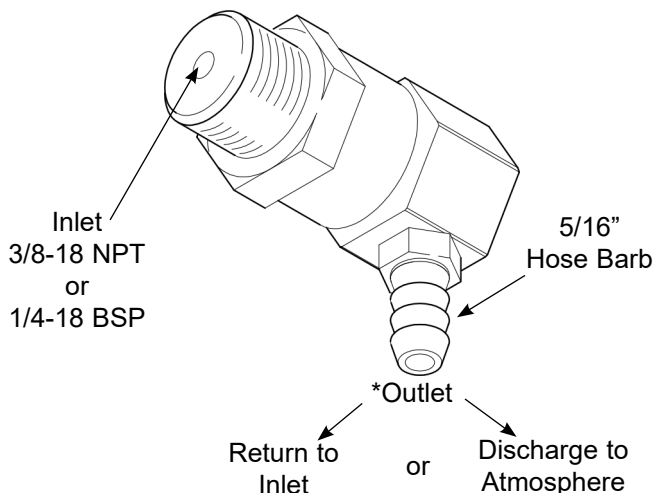

# YESTVALVE

### SPECIFICATIONS

Part Number:	3/8-18 NPT-M	<b>YESTVALVE</b>
	1/4-18 BSP-M	<b>YESTVALVE14</b>
Maximum Volume		7.8 GPM
Maximum Discharge Pressure		4,050 PSI
Maximum Temperature		176°
Port Sizes: Inlet:	YESTVALVE	3/8-18 NPT-M
	YESTVALVE14	1/4-18 BSP-M
Outlet:		5/16 in. Hose Barb
Dimensions		1.0 x 1.6 x 1.9 in.
Weight		.25 lbs.
Material		Plated Brass, Buna-N

### PARTS LIST

Item	Part #	Description	Qty.
1	Y29010331	Barb, Hose, 8 mm	1
2	Y29010131	Seat Housing	1
3	Y30003120	Seat with O-ring, .437 x .070, Buna-N	1
4	Y29010651	Spring, 21 mm	1
5	Y14744310	Ball, 11/32", SS	1
6	Y29010231	Inlet, 3/8-18 NPT-M	1
		YESTVALVE	
	Y29010731	Inlet, 1/4-18 BSP-M	1
		YESTVALVE14	