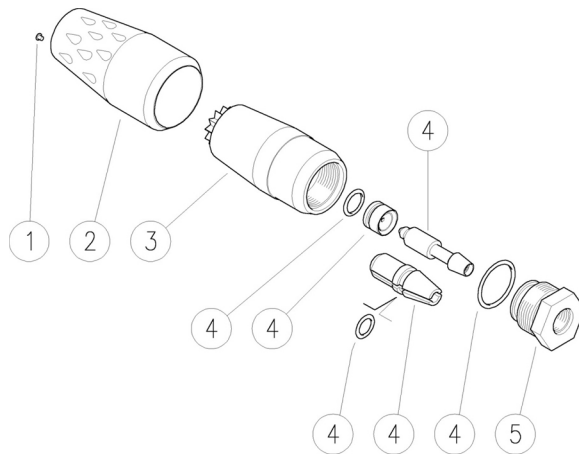

GENERAL PUMP *A member of the Interpump Group*

Y3K

Rotating Nozzle

FEATURES

- Heavy-duty, zero degree, rotating nozzle
- Ideal for blasting applications

AVAILABLE SIZES

Part Number	Size	Nozzle Color	Repair Kit
Y3K020	2.0	Green	Y25192424
Y3K030	3.0	White	Y25178824
Y3K035	3.5	Brown	Y25173424
Y3K040	4.0	Dark Yellow	Y25173324
Y3K045	4.5	Blue	Y25178424
Y3K050	5.0	Light purple	Y25178524
Y3K055	5.5	Dark red	Y25178624
Y3K060	6.0	Dark green	Y24174724
Y3K065	6.5	Light blue	Y25178724
Y3K070	7.0	Orange	Y25178924

SPECIFICATIONS

Part Number*	See chart at left
Maximum Volume	8.0 GPM
Maximum Pressure	3,000 PSI
Maximum Temperature	194°F
Inlet Port	1/4" BSP-F
Dimensions	3.34" x 1.59"
Weight	.73 lb.
Materials	Brass, Rubber, Ceramic, Plastic

PARTS LIST

Item	Part #	Description	Qty.
1	Y15200030	Dot	1
2	Y25172185	Nozzle protector	1
3	Y25172231	Body	1
4	See Chart Above	Repair Kit (parts sold only as kit)	1
5	Y25172731	Inlet Fitting (Y3K020,030,035)	1
	Y25190131	Inlet Fitting (Y3K040)	
	Y25190231	Inlet Fitting + O-ring (Y3K045)	
	Y25190331	Inlet Fitting (Y3K050)	
	Y25190431	Inlet Fitting (Y3K055)	
	Y25191631	Inlet Fitting (Y3K060)	
	Y25190531	Inlet Fitting (Y3K065, 70)	

GENERAL PUMP A member of the Interpump Group

SPECIFICATIONS

Part Number*	See chart at left
Maximum Volume	10.0 GPM
Maximum Pressure	5,000 PSI
Maximum Temperature	194°F
Inlet Port	1/4" BSP-F
Dimensions	4.42" x 2.16"
Weight	1.75 lb.
Materials	Brass, Rubber, Ceramic, Plastic