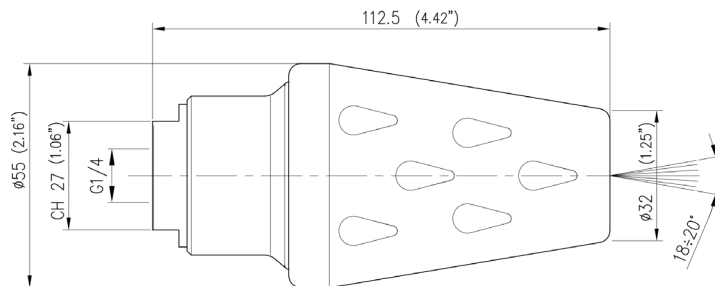

SPECIFICATIONS

Part Number*	See chart at left
Maximum Volume	8.0 GPM
Maximum Pressure	3,000 PSI
Maximum Temperature	194°F
Inlet Port	1/4" BSP-F
Dimensions	3.34" x 1.59"
Weight	.73 lb.
Materials	Brass, Rubber, Ceramic, Plastic

GENERAL PUMP A member of the Interpump Group

SPECIFICATIONS

Part Number*	See chart at left
Maximum Volume	10.0 GPM
Maximum Pressure	5,000 PSI
Maximum Temperature	194°F
Inlet Port	1/4" BSP-F
Dimensions	4.42" x 2.16"
Weight	1.75 lb.
Materials	Brass, Rubber, Ceramic, Plastic