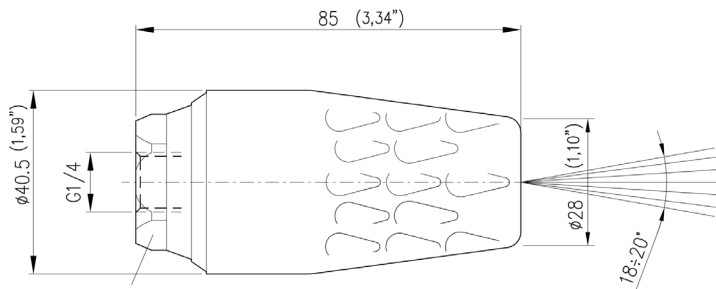

SPECIFICATIONS

Part Number*	See chart at left
Maximum Volume	8.0 GPM
Maximum Pressure	3,000 PSI
Maximum Temperature	194°F
Inlet Port	1/4" BSP-F
Dimensions	3.34" x 1.59"
Weight	.73 lb.
Materials	Brass, Rubber, Ceramic, Plastic

GENERAL PUMP A member of the Interpump Group

SPECIFICATIONS

Part Number*	See chart at left
Maximum Volume	10.0 GPM
Maximum Pressure	5,000 PSI
Maximum Temperature	194°F
Inlet Port	1/4" BSP-F
Dimensions	4.42" x 2.16"
Weight	1.75 lb.
Materials	Brass, Rubber, Ceramic, Plastic