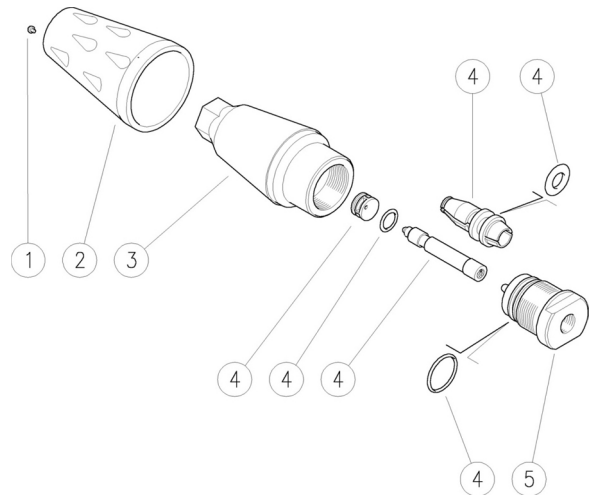

PARTS LIST

Item	Part #	Description	Qty.
1	Y15200030	Dot	1
2	Y25172185	Nozzle protector	1
3	Y25172231	Body	1
4	See Chart Above	Repair Kit (parts sold only as kit)	1
5	Y25172731	Inlet Fitting (Y3K020,030,035)	1
	Y25190131	Inlet Fitting (Y3K040)	
	Y25190231	Inlet Fitting + O-ring (Y3K045)	
	Y25190331	Inlet Fitting (Y3K050)	
	Y25190431	Inlet Fitting (Y3K055)	
	Y25191631	Inlet Fitting (Y3K060)	
	Y25190531	Inlet Fitting (Y3K065, 70)	

Y5K

Rotating Nozzle

FEATURES

- Heavy-duty, zero degree, rotating nozzle
- Ideal for blasting applications

AVAILABLE SIZES

Part Number	Size	Nozzle Color	Repair Kit
Y5K020	2.0	Light Green	Y25192224
Y5K030	3.0	White	Y25192324
Y5K035	3.5	Brown	Y25174624
Y5K040	4.0	Dark Yellow	Y25174824
Y5K045	4.5	Blue	Y25179224
Y5K050	5.0	Light purple	Y25179624
Y5K055	5.5	Dark red	Y25179324
Y5K060	6.0	Dark green	Y25179724
Y5K065	6.5	Light blue	Y25179424
Y5K080	8.0	Silver	Y25192524
Y5K090	9.0	Gold	Y25179524
Y5K100	10.0	White/blue	Y25179824
Y5K120	12.0	White/yellow	Y25179924
Y5K200	20.0	White/red	Y25192624

GENERAL PUMP A member of the Interpump Group

SPECIFICATIONS

Part Number*	See chart at left
Maximum Volume	10.0 GPM
Maximum Pressure	5,000 PSI
Maximum Temperature	194°F
Inlet Port	1/4" BSP-F
Dimensions	4.42" x 2.16"
Weight	1.75 lb.
Materials	Brass, Rubber, Ceramic, Plastic

PARTS LIST

Item	Part #	Description	Qty.
1	Y15200035	Dot	1
2	Y25173685	Nozzle protector	1
3	Y25173731	Body	1
4	See Chart Above	Repair Kit (parts sold only as kit)	1
5	Y25174031	Inlet Fitting (Y5K020,030,035, 040)	1
	Y25190631	Inlet Fitting (Y5K045, 50)	
	Y25190731	Inlet Fitting (Y5K055, 060)	
	Y25190831	Inlet Fitting (Y5K065)	
	Y25191831	Inlet Fitting (Y5K080)	
	Y25190931	Inlet Fitting (Y5K090)	
	Y25191931	Inlet Fitting (Y5K100, 120, 200)	