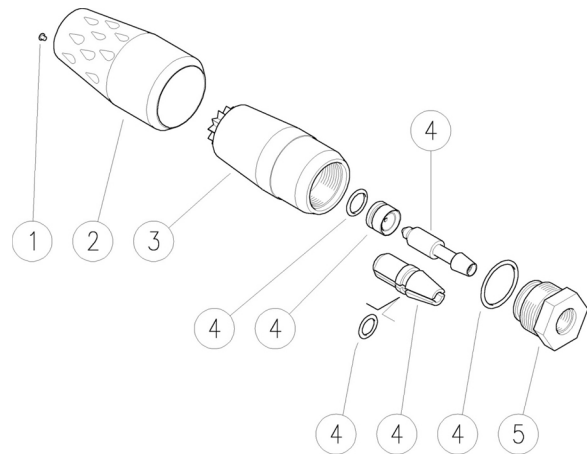

GENERAL PUMP *A member of the Interpump Group*

Y3K

Rotating Nozzle

FEATURES

- Heavy-duty, zero degree, rotating nozzle
- Ideal for blasting applications

AVAILABLE SIZES

Part Number	Size	Nozzle Color	Repair Kit
Y3K020	2.0	Green	Y25192424
Y3K030	3.0	White	Y25178824
Y3K035	3.5	Brown	Y25173424
Y3K040	4.0	Dark Yellow	Y25173324
Y3K045	4.5	Blue	Y25178424
Y3K050	5.0	Light purple	Y25178524
Y3K055	5.5	Dark red	Y25178624
Y3K060	6.0	Dark green	Y24174724
Y3K065	6.5	Light blue	Y25178724
Y3K070	7.0	Orange	Y25178924

SPECIFICATIONS

Part Number*	See chart at left
Maximum Volume	8.0 GPM
Maximum Pressure	3,000 PSI
Maximum Temperature	194°F
Inlet Port	1/4" BSP-F
Dimensions	3.34" x 1.59"
Weight	.73 lb.
Materials	Brass, Rubber, Ceramic, Plastic

PARTS LIST

Item	Part #	Description	Qty.
1	Y15200030	Dot	1
2	Y25172185	Nozzle protector	1
3	Y25172231	Body	1
4	See Chart Above	Repair Kit (parts sold only as kit)	1
5	Y25172731	Inlet Fitting (Y3K020,030,035)	1
	Y25190131	Inlet Fitting (Y3K040)	
	Y25190231	Inlet Fitting + O-ring (Y3K045)	
	Y25190331	Inlet Fitting (Y3K050)	
	Y25190431	Inlet Fitting (Y3K055)	
	Y25191631	Inlet Fitting (Y3K060)	
	Y25190531	Inlet Fitting (Y3K065, 70)	

GENERAL PUMP A member of the Interpump Group

SPECIFICATIONS

Part Number*	See chart at left
Maximum Volume	10.0 GPM
Maximum Pressure	5,000 PSI
Maximum Temperature	194°F
Inlet Port	1/4" BSP-F
Dimensions	4.42" x 2.16"
Weight	1.75 lb.
Materials	Brass, Rubber, Ceramic, Plastic