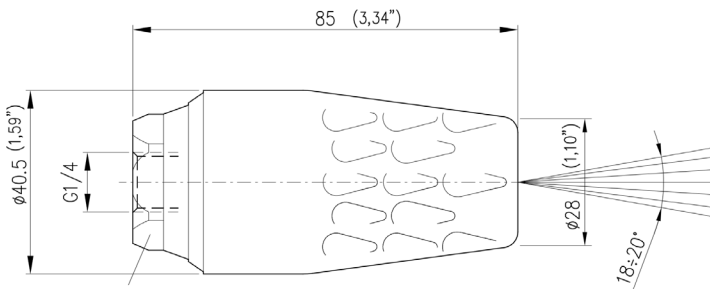

SPECIFICATIONS

Part Number*	See chart at left
Maximum Volume	8.0 GPM
Maximum Pressure	3,000 PSI
Maximum Temperature	194°F
Inlet Port	1/4" BSP-F
Dimensions	3.34" x 1.59"
Weight	.73 lb.
Materials	Brass, Rubber, Ceramic, Plastic

GENERAL PUMP A member of the Interpump Group

SPECIFICATIONS

Part Number*	See chart at left
Maximum Volume	10.0 GPM
Maximum Pressure	5,000 PSI
Maximum Temperature	194°F
Inlet Port	1/4" BSP-F
Dimensions	4.42" x 2.16"
Weight	1.75 lb.
Materials	Brass, Rubber, Ceramic, Plastic