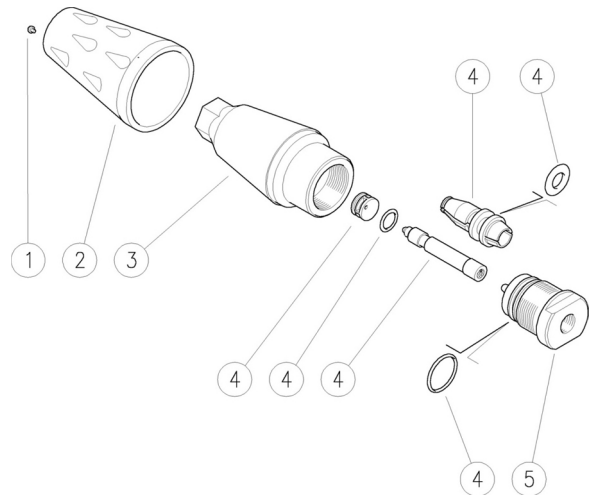

PARTS LIST

Item	Part #	Description	Qty.
1	Y15200030	Dot	1
2	Y25172185	Nozzle protector	1
3	Y25172231	Body	1
4	See Chart Above	Repair Kit (parts sold only as kit)	1
5	Y25172731	Inlet Fitting (Y3K020,030,035)	1
	Y25190131	Inlet Fitting (Y3K040)	
	Y25190231	Inlet Fitting + O-ring (Y3K045)	
	Y25190331	Inlet Fitting (Y3K050)	
	Y25190431	Inlet Fitting (Y3K055)	
	Y25191631	Inlet Fitting (Y3K060)	
	Y25190531	Inlet Fitting (Y3K065, 70)	

Ref 300094 Rev. D
07-18

Y5K

Rotating Nozzle

FEATURES

- Heavy-duty, zero degree, rotating nozzle
- Ideal for blasting applications

AVAILABLE SIZES

Part Number	Size	Nozzle Color	Repair Kit
Y5K020	2.0	Light Green	Y25192224
Y5K030	3.0	White	Y25192324
Y5K035	3.5	Brown	Y25174624
Y5K040	4.0	Dark Yellow	Y25174824
Y5K045	4.5	Blue	Y25179224
Y5K050	5.0	Light purple	Y25179624
Y5K055	5.5	Dark red	Y25179324
Y5K060	6.0	Dark green	Y25179724
Y5K065	6.5	Light blue	Y25179424
Y5K080	8.0	Silver	Y25192524
Y5K090	9.0	Gold	Y25179524
Y5K100	10.0	White/blue	Y25179824
Y5K120	12.0	White/yellow	Y25179924
Y5K200	20.0	White/red	Y25192624

GENERAL PUMP A member of the Interpump Group

SPECIFICATIONS

Part Number*	See chart at left
Maximum Volume	10.0 GPM
Maximum Pressure	5,000 PSI
Maximum Temperature	194°F
Inlet Port	1/4" BSP-F
Dimensions	4.42" x 2.16"
Weight	1.75 lb.
Materials	Brass, Rubber, Ceramic, Plastic

PARTS LIST

Item	Part #	Description	Qty.
1	Y15200035	Dot	1
2	Y25173685	Nozzle protector	1
3	Y25173731	Body	1
4	See Chart Above	Repair Kit (parts sold only as kit)	1
5	Y25174031	Inlet Fitting (Y5K020,030,035, 040)	1
	Y25190631	Inlet Fitting (Y5K045, 50)	
	Y25190731	Inlet Fitting (Y5K055, 060)	
	Y25190831	Inlet Fitting (Y5K065)	
	Y25191831	Inlet Fitting (Y5K080)	
	Y25190931	Inlet Fitting (Y5K090)	
	Y25191931	Inlet Fitting (Y5K100, 120, 200)	