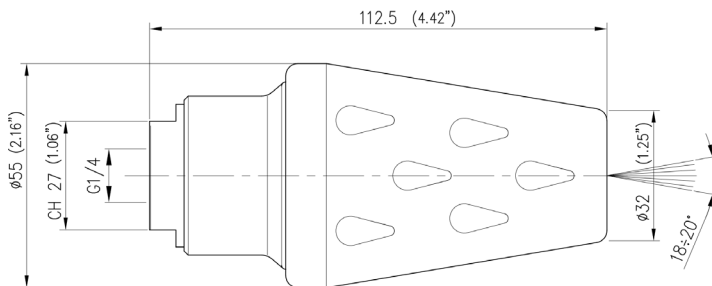

SPECIFICATIONS

Part Number*	See chart at left
Maximum Volume	8.0 GPM
Maximum Pressure	3,000 PSI
Maximum Temperature	194°F
Inlet Port	1/4" BSP-F
Dimensions	3.34" x 1.59"
Weight	.73 lb.
Materials	Brass, Rubber, Ceramic, Plastic

GENERAL PUMP A member of the Interpump Group

SPECIFICATIONS

Part Number*	See chart at left
Maximum Volume	10.0 GPM
Maximum Pressure	5,000 PSI
Maximum Temperature	194°F
Inlet Port	1/4" BSP-F
Dimensions	4.42" x 2.16"
Weight	1.75 lb.
Materials	Brass, Rubber, Ceramic, Plastic