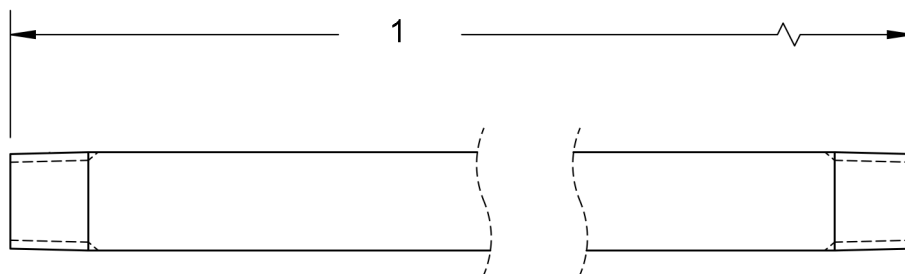

GENERAL PUMP *A member of the Interpump Group*

DL LANCES

Chrome Plated Lance

SPECIFICATIONS

Maximum Volume	10.0 GPM	
Maximum Discharge Pressure	5,000 PSI	
Maximum Temperature	220° F	
Port Sizes	Inlet	1/4" NPT-M
	Outlet	1/4" NPT-M
Materials	Chrome Plated Steel, Plastic, Rubber	

INSULATED LANCES - CHROME PLATED

PART NUMBERS			
A	DL18ICS (18 inch)	A	DL42ICS (42 inch)
A	DL24ICS (24 inch)	A	DL47ICS (47 inch)
A	DL27ICS (27 inch)	A	DL59ICS (59 inch)
A	DL36ICS (36 inch)	A <td DL79ICS (79 inch)	

STRAIGHT LANCES - CHROME PLATED

No.	PART NUMBERS
1	DL18CS (18 Inch)
1	DL24CS (24 Inch)
1	DL36CS (36 Inch)
1	DL48CS (48 Inch)
1	DL60CS (60 Inch)
1	DL78CS (78 Inch)

General Pump
is a member of
the Interpump Group