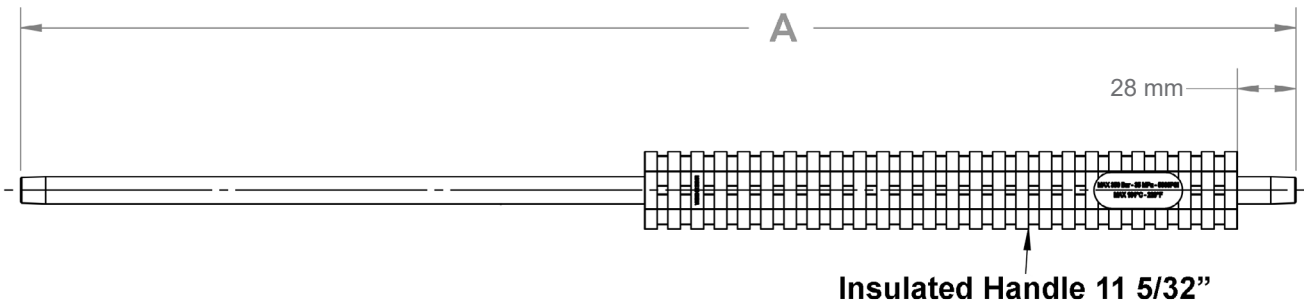

GENERAL PUMP *A member of the Interpump Group*

DL LANCES

Chrome Plated Lance

SPECIFICATIONS

Maximum Volume	10.0 GPM	
Maximum Discharge Pressure	5,000 PSI	
Maximum Temperature	220° F	
Port Sizes	Inlet	1/4" NPT-M
	Outlet	1/4" NPT-M
Materials	Chrome Plated Steel, Plastic, Rubber	

INSULATED LANCES - CHROME PLATED

PART NUMBERS			
A	DL18ICS (18 inch)	A	DL42ICS (42 inch)
A	DL24ICS (24 inch)	A	DL47ICS (47 inch)
A	DL27ICS (27 inch)	A	DL59ICS (59 inch)
A	DL36ICS (36 inch)	A <td DL79ICS (79 inch)	

STRAIGHT LANCES - CHROME PLATED

No.	PART NUMBERS
1	DL18CS (18 Inch)
1	DL24CS (24 Inch)
1	DL36CS (36 Inch)
1	DL48CS (48 Inch)
1	DL60CS (60 Inch)
1	DL78CS (78 Inch)

General Pump
is a member of
the Interpump Group