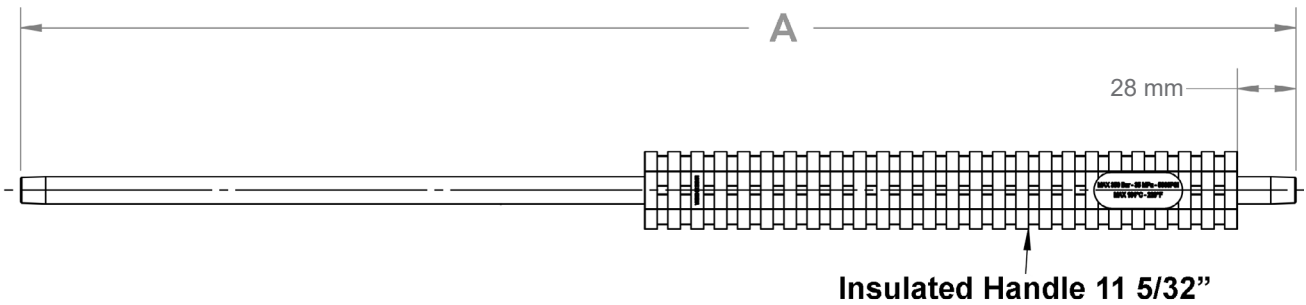

# DL LANCES

Chrome Plated Lance

**SPECIFICATIONS**

Maximum Volume	10.0 GPM	
Maximum Discharge Pressure	5,000 PSI	
Maximum Temperature	220° F	
Port Sizes	Inlet	1/4" NPT-M
	Outlet	1/4" NPT-M
Materials	Zinc Plated Steel, Plastic, Rubber	

**INSULATED LANCES - CHROME PLATED**

PART NUMBERS			
A	DL18ICS (18 inch)	A	DL42ICS (42 inch)
A	DL24ICS (24 inch)	A	DL47ICS (47 inch)
A	DL27ICS (27 inch)	A	DL59ICS (59 inch)
A	DL36ICS (36 inch)	A	DL79ICS (79 inch)

**STRAIGHT LANCES - CHROME PLATED**

No.	PART NUMBERS
1	DL18CS (18 Inch)
1	DL24CS (24 Inch)
1	DL36CS (36 Inch)
1	DL48CS (48 Inch)
1	DL60CS (60 Inch)
1	DL78CS (78 Inch)

General Pump  
is a member of  
the Interpump Group