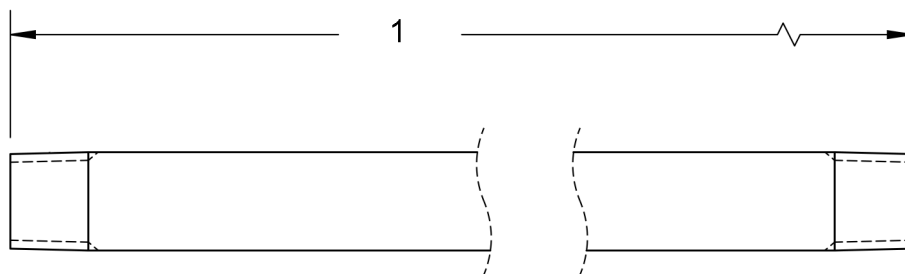

# DL LANCES

Chrome Plated Lance

**SPECIFICATIONS**

Maximum Volume	10.0 GPM	
Maximum Discharge Pressure	5,000 PSI	
Maximum Temperature	220° F	
Port Sizes	Inlet	1/4" NPT-M
	Outlet	1/4" NPT-M
Materials	Zinc Plated Steel, Plastic, Rubber	

**INSULATED LANCES - CHROME PLATED**

PART NUMBERS			
A	DL18ICS (18 inch)	A	DL42ICS (42 inch)
A	DL24ICS (24 inch)	A	DL47ICS (47 inch)
A	DL27ICS (27 inch)	A	DL59ICS (59 inch)
A	DL36ICS (36 inch)	A	DL79ICS (79 inch)

**STRAIGHT LANCES - CHROME PLATED**

No.	PART NUMBERS
1	DL18CS (18 Inch)
1	DL24CS (24 Inch)
1	DL36CS (36 Inch)
1	DL48CS (48 Inch)
1	DL60CS (60 Inch)
1	DL78CS (78 Inch)

General Pump  
is a member of  
the Interpump Group