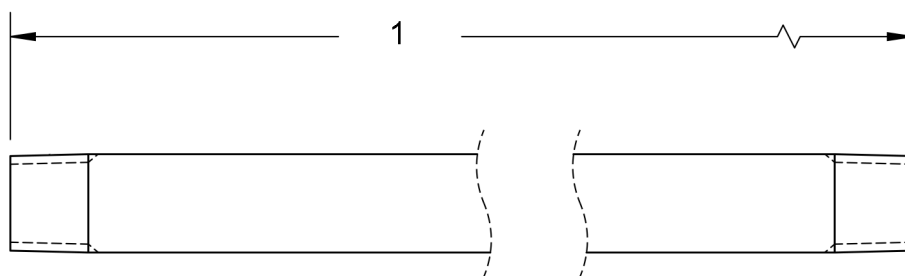

GENERAL PUMP *A member of the Interpump Group*

DL LANCES

Chrome Plated Lance

SPECIFICATIONS

Maximum Volume	10.0 GPM	
Maximum Discharge Pressure	5,000 PSI	
Maximum Temperature	220° F	
Port Sizes	Inlet	1/4" NPT-M
	Outlet	1/4" NPT-M
Materials	Chrome Plated Steel, Plastic, Rubber	

INSULATED LANCES - CHROME PLATED

PART NUMBERS			
A	DL18ICS (18 inch)	A	DL42ICS (42 inch)
A	DL24ICS (24 inch)	A	DL47ICS (47 inch)
A	DL27ICS (27 inch)	A	DL59ICS (59 inch)
A	DL36ICS (36 inch)	A	DL79ICS (79 inch)

STRAIGHT LANCES - CHROME PLATED

No.	PART NUMBERS
1	DL18CS (18 Inch)
1	DL24CS (24 Inch)
1	DL36CS (36 Inch)
1	DL48CS (48 Inch)
1	DL60CS (60 Inch)
1	DL78CS (78 Inch)

General Pump
is a member of
the Interpump Group