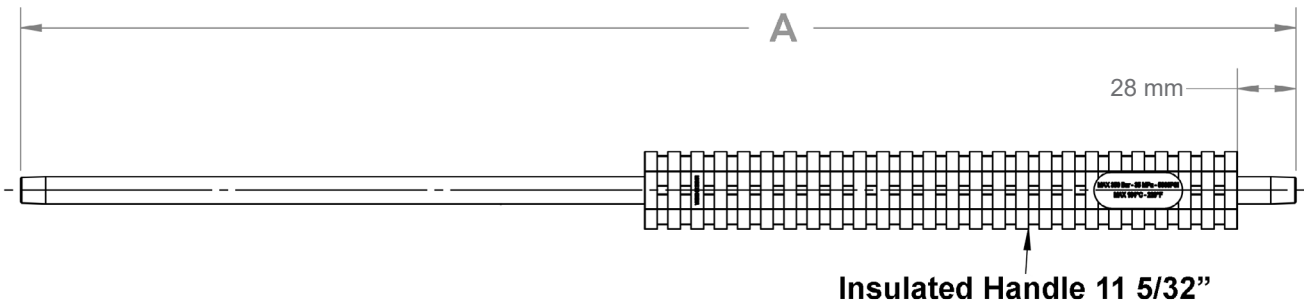

GENERAL PUMP *A member of the Interpump Group*

DL LANCES

Chrome Plated Lance

SPECIFICATIONS

Maximum Volume	10.0 GPM	
Maximum Discharge Pressure	5,000 PSI	
Maximum Temperature	220° F	
Port Sizes	Inlet	1/4" NPT-M
	Outlet	1/4" NPT-M
Materials	Chrome Plated Steel, Plastic, Rubber	

INSULATED LANCES - CHROME PLATED

PART NUMBERS			
A	DL18ICS (18 inch)	A	DL42ICS (42 inch)
A	DL24ICS (24 inch)	A	DL47ICS (47 inch)
A	DL27ICS (27 inch)	A	DL59ICS (59 inch)
A	DL36ICS (36 inch)	A	DL79ICS (79 inch)

STRAIGHT LANCES - CHROME PLATED

No.	PART NUMBERS
1	DL18CS (18 Inch)
1	DL24CS (24 Inch)
1	DL36CS (36 Inch)
1	DL48CS (48 Inch)
1	DL60CS (60 Inch)
1	DL78CS (78 Inch)

General Pump
is a member of
the Interpump Group