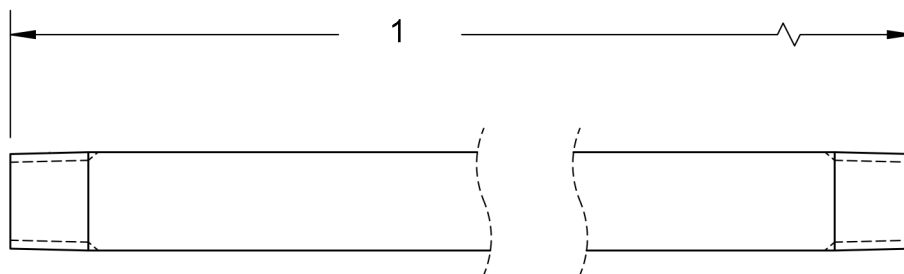

GENERAL PUMP *A member of the Interpump Group*

DL LANCES

Chrome Plated Lance

SPECIFICATIONS

Maximum Volume	10.0 GPM	
Maximum Discharge Pressure	5,000 PSI	
Maximum Temperature	220° F	
Port Sizes	Inlet	1/4" NPT-M
	Outlet	1/4" NPT-M
Materials	Chrome Plated Steel, Plastic, Rubber	

INSULATED LANCES - CHROME PLATED

PART NUMBERS			
A	DL18ICS (18 inch)	A	DL42ICS (42 inch)
A	DL24ICS (24 inch)	A	DL47ICS (47 inch)
A	DL27ICS (27 inch)	A	DL59ICS (59 inch)
A	DL36ICS (36 inch)	A	DL79ICS (79 inch)

STRAIGHT LANCES - CHROME PLATED

No.	PART NUMBERS
1	DL18CS (18 Inch)
1	DL24CS (24 Inch)
1	DL36CS (36 Inch)
1	DL48CS (48 Inch)
1	DL60CS (60 Inch)
1	DL78CS (78 Inch)

General Pump
is a member of
the Interpump Group