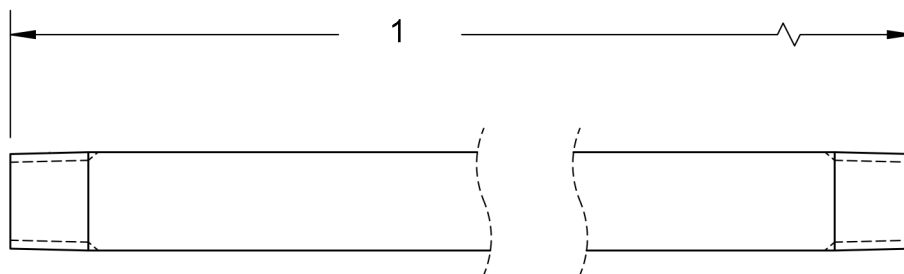

GENERAL PUMP *A member of the Interpump Group*

DL LANCES

Chrome Plated Lance

SPECIFICATIONS

Maximum Volume	10.0 GPM	
Maximum Discharge Pressure	5,000 PSI	
Maximum Temperature	220° F	
Port Sizes	Inlet	1/4" NPT-M
	Outlet	1/4" NPT-M
Materials	Chrome Plated Steel, Plastic, Rubber	

INSULATED LANCES - CHROME PLATED

PART NUMBERS			
A	DL18ICS (18 inch)	A	DL42ICS (42 inch)
A	DL24ICS (24 inch)	A	DL47ICS (47 inch)
A	DL27ICS (27 inch)	A	DL59ICS (59 inch)
A	DL36ICS (36 inch)	A	DL79ICS (79 inch)

STRAIGHT LANCES - CHROME PLATED

No.	PART NUMBERS
1	DL18CS (18 Inch)
1	DL24CS (24 Inch)
1	DL36CS (36 Inch)
1	DL48CS (48 Inch)
1	DL60CS (60 Inch)
1	DL78CS (78 Inch)

General Pump is a member of the Interpump Group