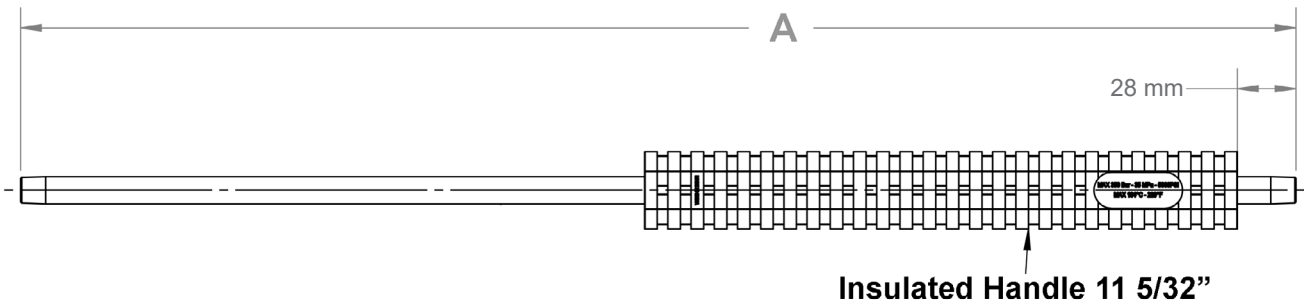

GENERAL PUMP *A member of the Interpump Group*

DL LANCES

Chrome Plated Lance

SPECIFICATIONS

Maximum Volume	10.0 GPM	
Maximum Discharge Pressure	5,000 PSI	
Maximum Temperature	220° F	
Port Sizes	Inlet	1/4" NPT-M
	Outlet	1/4" NPT-M
Materials	Chrome Plated Steel, Plastic, Rubber	

INSULATED LANCES - CHROME PLATED

PART NUMBERS			
A	DL18ICS (18 inch)	A	DL42ICS (42 inch)
A	DL24ICS (24 inch)	A	DL47ICS (47 inch)
A	DL27ICS (27 inch)	A	DL59ICS (59 inch)
A	DL36ICS (36 inch)	A	DL79ICS (79 inch)

STRAIGHT LANCES - CHROME PLATED

No.	PART NUMBERS
1	DL18CS (18 Inch)
1	DL24CS (24 Inch)
1	DL36CS (36 Inch)
1	DL48CS (48 Inch)
1	DL60CS (60 Inch)
1	DL78CS (78 Inch)

General Pump is a member of the Interpump Group