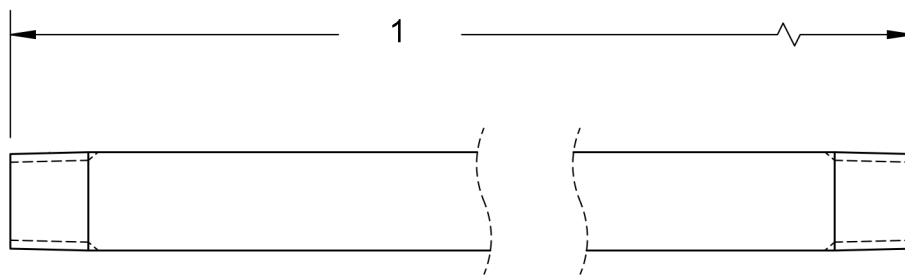

# DL LANCES

Chrome Plated Lance

**SPECIFICATIONS**

Maximum Volume	10.0 GPM	
Maximum Discharge Pressure	5,000 PSI	
Maximum Temperature	220° F	
Port Sizes	Inlet	1/4" NPT-M
	Outlet	1/4" NPT-M
Materials	Chrome Plated Steel, Plastic, Rubber	

**INSULATED LANCES - CHROME PLATED**

PART NUMBERS			
A	DL18ICS (18 inch)	A	DL42ICS (42 inch)
A	DL24ICS (24 inch)	A	DL47ICS (47 inch)
A	DL27ICS (27 inch)	A	DL59ICS (59 inch)
A	DL36ICS (36 inch)	A	DL79ICS (79 inch)

**STRAIGHT LANCES - CHROME PLATED**

No.	PART NUMBERS
1	DL18CS (18 Inch)
1	DL24CS (24 Inch)
1	DL36CS (36 Inch)
1	DL48CS (48 Inch)
1	DL60CS (60 Inch)
1	DL78CS (78 Inch)

General Pump  
is a member of  
the Interpump Group