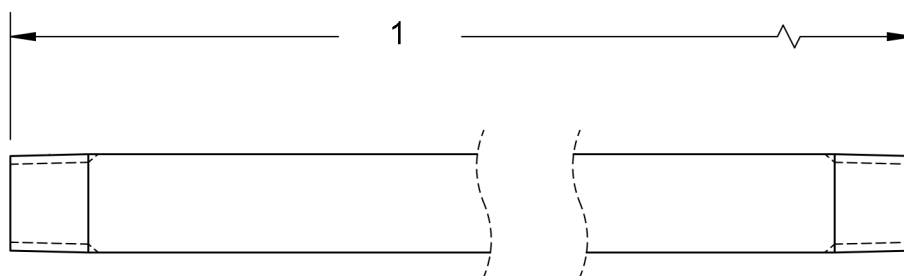

# DL LANCES

Chrome Plated Lance

**SPECIFICATIONS**

Maximum Volume	10.0 GPM	
Maximum Discharge Pressure	5,000 PSI	
Maximum Temperature	220° F	
Port Sizes	Inlet	1/4" NPT-M
	Outlet	1/4" NPT-M
Materials	Chrome Plated Steel, Plastic, Rubber	

**INSULATED LANCES - CHROME PLATED**

PART NUMBERS			
A	DL18ICS (18 inch)	A	DL42ICS (42 inch)
A	DL24ICS (24 inch)	A	DL47ICS (47 inch)
A	DL27ICS (27 inch)	A	DL59ICS (59 inch)
A	DL36ICS (36 inch)	A	DL79ICS (79 inch)

**STRAIGHT LANCES - CHROME PLATED**

No.	PART NUMBERS
1	DL18CS (18 Inch)
1	DL24CS (24 Inch)
1	DL36CS (36 Inch)
1	DL48CS (48 Inch)
1	DL60CS (60 Inch)
1	DL78CS (78 Inch)

General Pump  
is a member of  
the Interpump Group