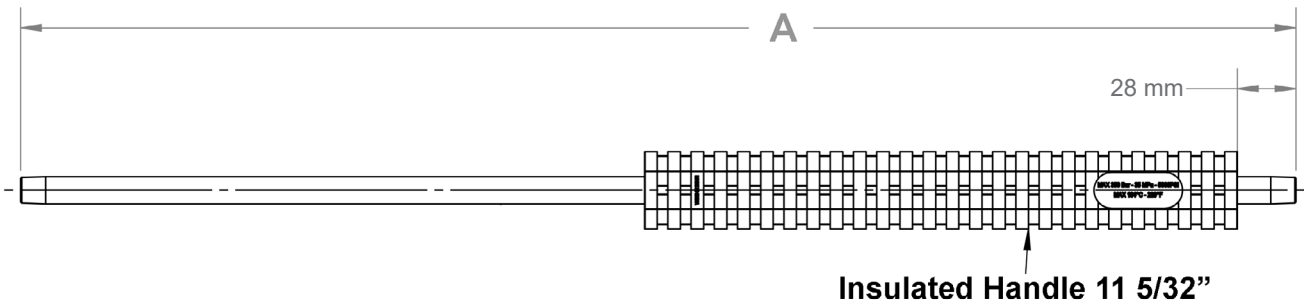

# DL LANCES

Chrome Plated Lance

**SPECIFICATIONS**

Maximum Volume	10.0 GPM	
Maximum Discharge Pressure	5,000 PSI	
Maximum Temperature	220° F	
Port Sizes	Inlet	1/4" NPT-M
	Outlet	1/4" NPT-M
Materials	Chrome Plated Steel, Plastic, Rubber	

**INSULATED LANCES - CHROME PLATED**

PART NUMBERS			
A	DL18ICS (18 inch)	A	DL42ICS (42 inch)
A	DL24ICS (24 inch)	A	DL47ICS (47 inch)
A	DL27ICS (27 inch)	A	DL59ICS (59 inch)
A	DL36ICS (36 inch)	A	DL79ICS (79 inch)

**STRAIGHT LANCES - CHROME PLATED**

No.	PART NUMBERS
1	DL18CS (18 Inch)
1	DL24CS (24 Inch)
1	DL36CS (36 Inch)
1	DL48CS (48 Inch)
1	DL60CS (60 Inch)
1	DL78CS (78 Inch)

General Pump  
is a member of  
the Interpump Group