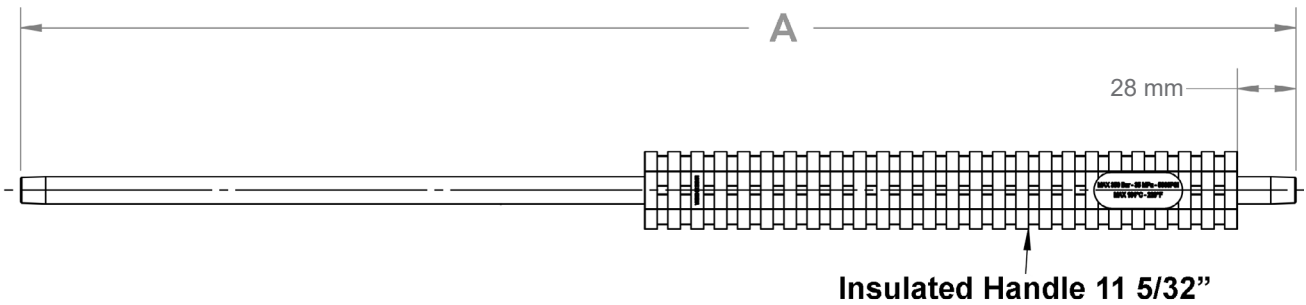

# DL LANCES

Chrome Plated Lance

**SPECIFICATIONS**

Maximum Volume	10.0 GPM	
Maximum Discharge Pressure	5,000 PSI	
Maximum Temperature	220° F	
Port Sizes	Inlet	1/4" NPT-M
	Outlet	1/4" NPT-M
Materials	Chrome Plated Steel, Plastic, Rubber	

**INSULATED LANCES - CHROME PLATED**

PART NUMBERS			
A	DL18ICS (18 inch)	A	DL42ICS (42 inch)
A	DL24ICS (24 inch)	A	DL47ICS (47 inch)
A	DL27ICS (27 inch)	A	DL59ICS (59 inch)
A	DL36ICS (36 inch)	A	DL79ICS (79 inch)

**STRAIGHT LANCES - CHROME PLATED**

No.	PART NUMBERS
1	DL18CS (18 Inch)
1	DL24CS (24 Inch)
1	DL36CS (36 Inch)
1	DL48CS (48 Inch)
1	DL60CS (60 Inch)
1	DL78CS (78 Inch)

General Pump is a member of the Interpump Group