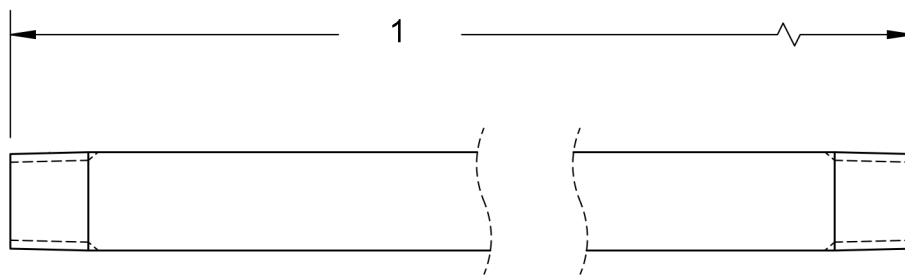

# DL LANCES

Chrome Plated Lance

**SPECIFICATIONS**

Maximum Volume	10.0 GPM	
Maximum Discharge Pressure	5,000 PSI	
Maximum Temperature	220° F	
Port Sizes	Inlet	1/4" NPT-M
	Outlet	1/4" NPT-M
Materials	Chrome Plated Steel, Plastic, Rubber	

**INSULATED LANCES - CHROME PLATED**

PART NUMBERS			
A	DL18ICS (18 inch)	A	DL42ICS (42 inch)
A	DL24ICS (24 inch)	A	DL47ICS (47 inch)
A	DL27ICS (27 inch)	A	DL59ICS (59 inch)
A	DL36ICS (36 inch)	A	DL79ICS (79 inch)

**STRAIGHT LANCES - CHROME PLATED**

No.	PART NUMBERS
1	DL18CS (18 Inch)
1	DL24CS (24 Inch)
1	DL36CS (36 Inch)
1	DL48CS (48 Inch)
1	DL60CS (60 Inch)
1	DL78CS (78 Inch)

General Pump is a member of the Interpump Group