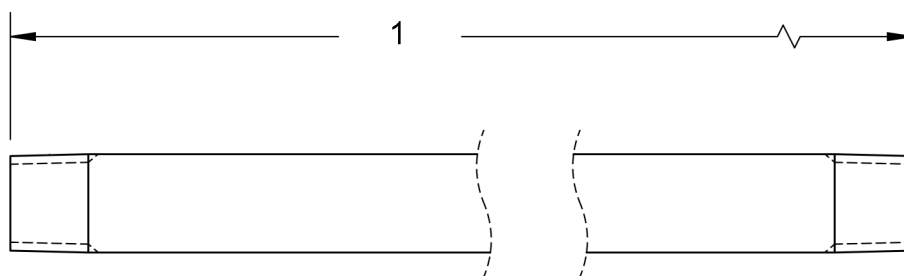

GENERAL PUMP *A member of the Interpump Group*

DL LANCES

Chrome Plated Lance

SPECIFICATIONS

Maximum Volume	10.0 GPM	
Maximum Discharge Pressure	5,000 PSI	
Maximum Temperature	220° F	
Port Sizes	Inlet	1/4" NPT-M
	Outlet	1/4" NPT-M
Materials	Chrome Plated Steel, Plastic, Rubber	

INSULATED LANCES - CHROME PLATED

PART NUMBERS			
A	DL18ICS (18 inch)	A	DL42ICS (42 inch)
A	DL24ICS (24 inch)	A	DL47ICS (47 inch)
A	DL27ICS (27 inch)	A	DL59ICS (59 inch)
A	DL36ICS (36 inch)	A	DL79ICS (79 inch)

STRAIGHT LANCES - CHROME PLATED

No.	PART NUMBERS
1	DL18CS (18 Inch)
1	DL24CS (24 Inch)
1	DL36CS (36 Inch)
1	DL48CS (48 Inch)
1	DL60CS (60 Inch)
1	DL78CS (78 Inch)

General Pump
is a member of
the Interpump Group