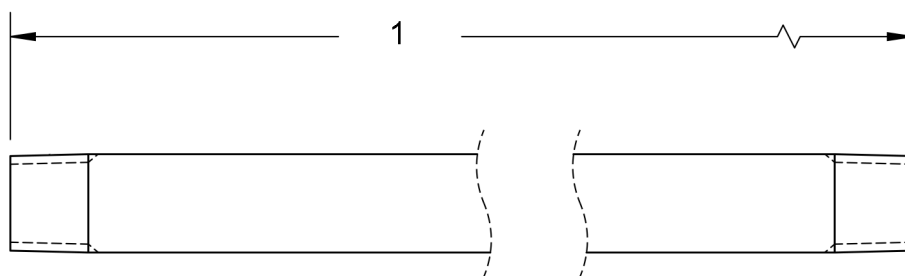

GENERAL PUMP *A member of the Interpump Group*

DL LANCES

Chrome Plated Lance

SPECIFICATIONS

Maximum Volume	10.0 GPM	
Maximum Discharge Pressure	5,000 PSI	
Maximum Temperature	220° F	
Port Sizes	Inlet	1/4" NPT-M
	Outlet	1/4" NPT-M
Materials	Zinc Plated Steel, Plastic, Rubber	

INSULATED LANCES - CHROME PLATED

PART NUMBERS	
DL18ICS (18 inch)	DL42ICS (42 inch)
DL24ICS (24 inch)	DL47ICS (47 inch)
DL27ICS (27 inch)	DL49ICS (49 inch)
DL36ICS (36 inch)	DL79ICS (79 inch)

STRAIGHT LANCES - CHROME PLATED

No.	PART NUMBERS
1	DL18CS (18 Inch)
1	DL24CS (24 Inch)
1	DL36CS (36 Inch)
1	DL48CS (48 Inch)
1	DL60CS (60 Inch)
1	DL78CS (78 Inch)

General Pump is a member of the Interpump Group