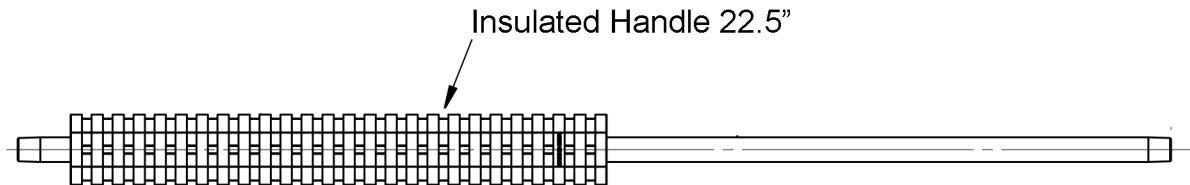

GENERAL PUMP *A member of the Interpump Group*

DL LANCES

Chrome Plated Lance

SPECIFICATIONS

Maximum Volume	10.0 GPM	
Maximum Discharge Pressure	5,000 PSI	
Maximum Temperature	220° F	
Port Sizes	Inlet	1/4" NPT-M
	Outlet	1/4" NPT-M
Materials	Zinc Plated Steel, Plastic, Rubber	

INSULATED LANCES - CHROME PLATED

PART NUMBERS	
DL18ICS (18 inch)	DL42ICS (42 inch)
DL24ICS (24 inch)	DL47ICS (47 inch)
DL27ICS (27 inch)	DL49ICS (49 inch)
DL36ICS (36 inch)	DL79ICS (79 inch)

STRAIGHT LANCES - CHROME PLATED

No.	PART NUMBERS
1	DL18CS (18 Inch)
1	DL24CS (24 Inch)
1	DL36CS (36 Inch)
1	DL48CS (48 Inch)
1	DL60CS (60 Inch)
1	DL78CS (78 Inch)

General Pump is a member of the Interpump Group