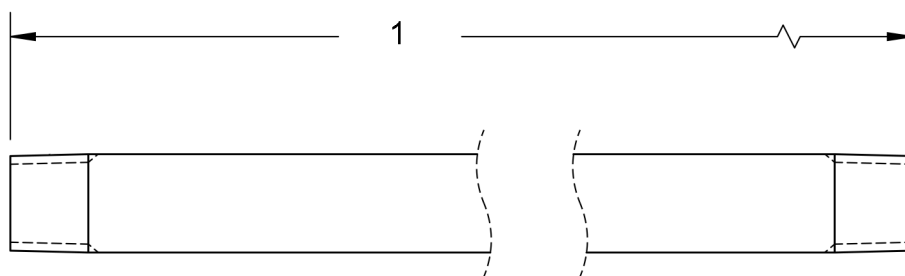

# DL LANCES

Chrome Plated Lance

**SPECIFICATIONS**

Maximum Volume	10.0 GPM	
Maximum Discharge Pressure	5,000 PSI	
Maximum Temperature	220° F	
Port Sizes	Inlet	1/4" NPT-M
	Outlet	1/4" NPT-M
Materials	Chrome Plated Steel, Plastic, Rubber	

**INSULATED LANCES - CHROME PLATED**

PART NUMBERS			
A	DL18ICS (18 inch)	A	DL42ICS (42 inch)
A	DL24ICS (24 inch)	A	DL47ICS (47 inch)
A	DL27ICS (27 inch)	A	DL59ICS (59 inch)
A	DL36ICS (36 inch)	A	DL79ICS (79 inch)

**STRAIGHT LANCES - CHROME PLATED**

No.	PART NUMBERS
1	DL18CS (18 Inch)
1	DL24CS (24 Inch)
1	DL36CS (36 Inch)
1	DL48CS (48 Inch)
1	DL60CS (60 Inch)
1	DL78CS (78 Inch)

General Pump is a member of the Interpump Group