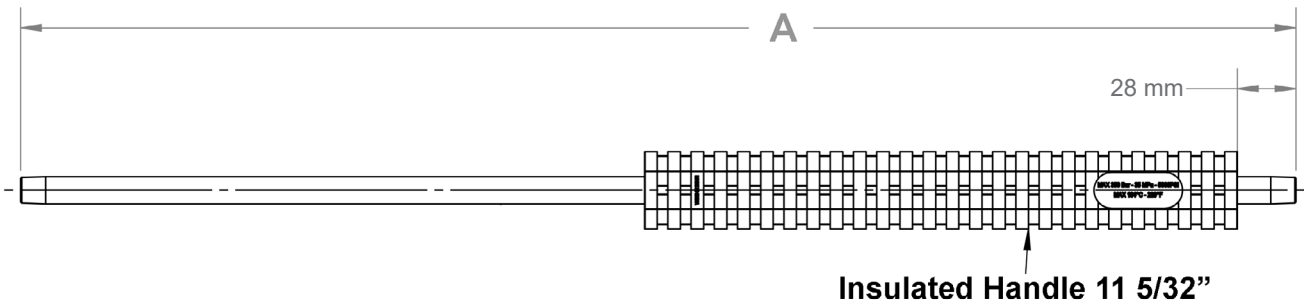

# DL LANCES

Chrome Plated Lance

**SPECIFICATIONS**

Maximum Volume	10.0 GPM	
Maximum Discharge Pressure	5,000 PSI	
Maximum Temperature	220° F	
Port Sizes	Inlet	1/4" NPT-M
	Outlet	1/4" NPT-M
Materials	Chrome Plated Steel, Plastic, Rubber	

**INSULATED LANCES - CHROME PLATED**

PART NUMBERS			
A	DL18ICS (18 inch)	A	DL42ICS (42 inch)
A	DL24ICS (24 inch)	A	DL47ICS (47 inch)
A	DL27ICS (27 inch)	A	DL59ICS (59 inch)
A	DL36ICS (36 inch)	A	DL79ICS (79 inch)

**STRAIGHT LANCES - CHROME PLATED**

No.	PART NUMBERS
1	DL18CS (18 Inch)
1	DL24CS (24 Inch)
1	DL36CS (36 Inch)
1	DL48CS (48 Inch)
1	DL60CS (60 Inch)
1	DL78CS (78 Inch)

General Pump is a member of the Interpump Group