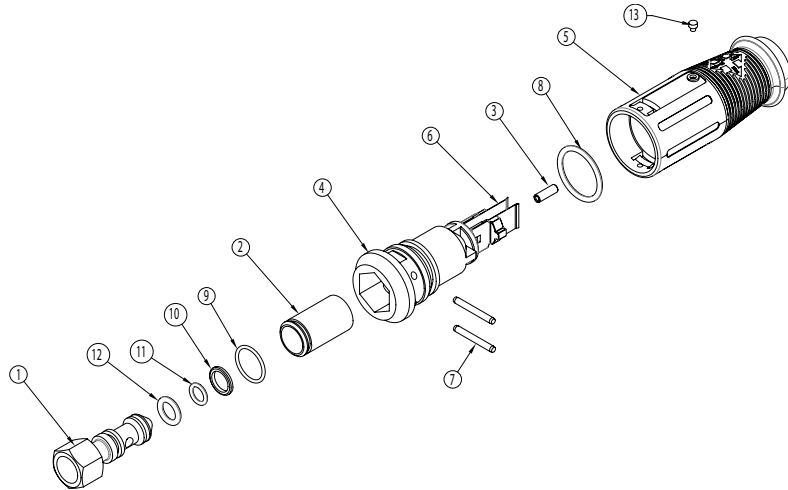

GENERAL PUMP A member of the Interpump Group

DHL
Adjustable Nozzle

FEATURES

- Variable angle spray - 15° average angle
- High and low pressure settings allow for both cleaning and chemical application
- Durable, cost-effective design
- Higher-impact design offers superior cleaning

AVAILABLE SIZES

Part #	Nozzle Size	Nozzle Color	Button Number	Nozzle Number
DHL4086	#2.0	Green	2660073	2520016
DHL4099	#2.5	Pink	2660031	2520013
DHL4120	#3.5	Brown	2660037	2520019
DHL4130	#4.0	Yellow	2660038	2520020
DHL4140	#4.5	Blue	2660039	2520021
DHL4150	#5.5	Red	2660040	2520022
DHL4160	#6.0	Green	2660041	2520023
DHL4170	#7.0	Orange	2660042	2520024
DHL4180	#8.0	Silver	2660043	2520025

SPECIFICATIONS

Part Number:	see chart at left
Maximum Volume	6 GPM
Rated Pressure:	3200 PSI
Maximum Temperature:	195°F
Port Sizes: Inlet	1/4" NPT-F
Dimensions:	4.5" x 1.75"
Weight:	.4 lbs.
Materials:	Brass, Stainless Steel, Buna-N, Plastic

PARTS LIST

ITEM	PART #	DESCRIPTION	QTY.
1	2510015	STEM	1
2	2510016	BUSHING	1
3	SEE CHART	NOZZLE	1
4	2660035	COVER, INNER	1
5	2660036	COVER	1
6	2540002	FLAPPER	1
7	2520026	PIN	2

ITEM	PART #	DESCRIPTION	QTY.
8	2701008	O-RING	1
9	2701007	O-RING	1
10	2660034	RING, GLIDE	1
11	2701006	O-RING	1
12	2701005	O-RING	1
13	SEE CHART	BUTTON, SEE CHART FOR COLOR	1