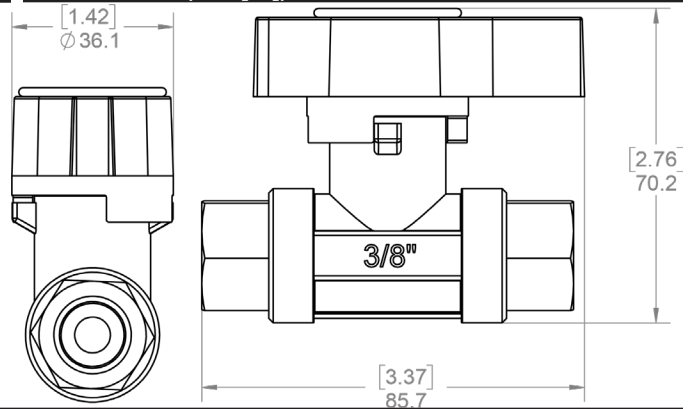

SPECIFICATIONS

Part Number	DBV501238	
Maximum Pressure	5000 PSI	
Maximum Flow	12.0 GPM	
Maximum Temperature	180°F	
Port Sizes:	Inlet	3/8" NPT-F
	Outlet	3/8" NPT-F
Dimensions	3.5" L x 2.8" H x 1.4" W	
Weight	17 oz.	
Materials	Plated steel, Plastic, Teflon, NBR	

FEATURES

- Straight through, full flow design
- Durable, comfortable handle

DIMENSIONS (MM [IN])

PARTS LIST

ITEM	PART #	DESCRIPTION	QTY
1	2454003	BODY	1
2	2530158	FITTING, 3/8 NPT-F	2
3	2660375	SEAT	2
4	2701040	O-RING	2
5	2520163	BALL	1
6	2530159	STEM	1
7	2701083	O-RING	1
8	2530160	FITTING, STEM	1
9	2660376	WASHER, POM	3
10	2660377	WASHER, POM	1
11	2660378	WASHER, TEFLON	1
12	2450014	KNOB	1
13	2530161	NUT, M10	1
14	2660379	CAP, KNOB	1