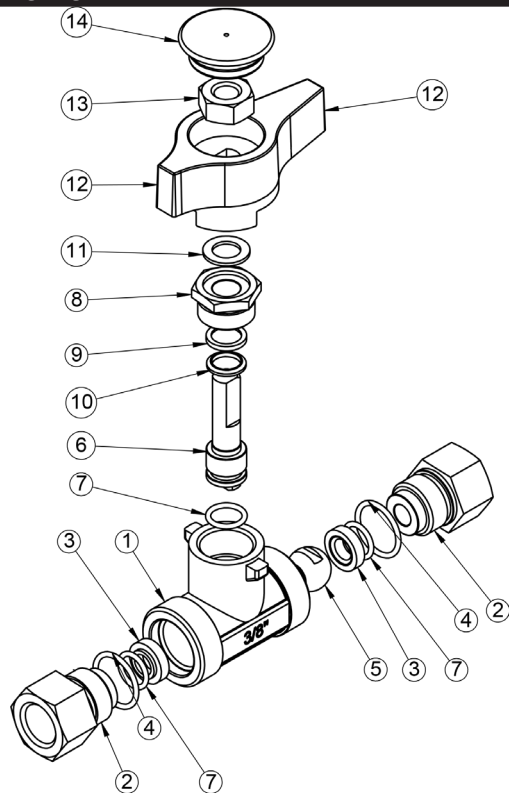

SPECIFICATIONS

Part Number	DBV501238	
Maximum Pressure	5000 PSI	
Maximum Flow	12.0 GPM	
Maximum Temperature	180°F	
Port Sizes:	Inlet	3/8" NPT-F
	Outlet	3/8" NPT-F
Dimensions	3.5" L x 2.8" H x 1.4" W	
Weight	17 oz.	
Materials	Plated steel, Plastic, Teflon, NBR	

FEATURES

- Straight through, full flow design
- Durable, comfortable handle

DIMENSIONS (MM [IN])

PARTS LIST

ITEM	PART #	DESCRIPTION	QTY
1	2454003	BODY	1
2	2530158	FITTING, 3/8 NPT-F	2
3	2660375	SEAT	2
4	2701040	O-RING	2
5	2520163	BALL	1
6	2530159	STEM	1
7	2701083	O-RING	1
8	2530160	FITTING, STEM	1
9	2660376	WASHER, POM	3
10	2660377	WASHER, POM	1
11	2660378	WASHER, TEFLON	1
12	2450014	KNOB	1
13	2530161	NUT, M10	1
14	2660379	CAP, KNOB	1