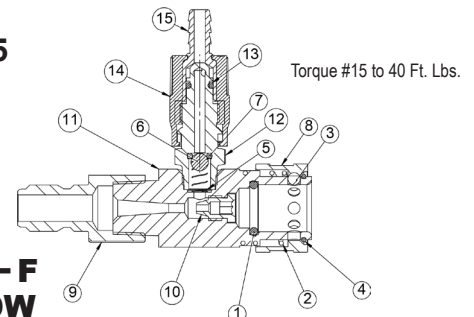

Adjustable Injector

Quick Connect - SS Plug

SPECIFICATIONS

Part Number	D10094	D10104	D10095	D10105	D10096	D10106
Orifice	1.8		2.1		2.3	
Maximum Volume	2 - 3 GPM		3 - 5 GPM		5 - 8 GPM	
Maximum Pressure	4000 PSI					
Flow Direction	F → M	M → F	F → M	M → F	F → M	M → F
Maximum Temperature	190° F					
Inlet Port-3/8" QD	Coupler	Plug	Coupler	Plug	Coupler	Plug
Outlet Port-3/8" QD	Plug	Coupler	Plug	Coupler	Plug	Coupler
Hose Barb Size	1/4"					
Dimensions	3.875" L x 1.125" W x 2.0" H					
Weight	0.50 lb.					
Materials	Brass, Stainless Steel, Viton					

Item	Part Number	Description	QTY.
1	2701020	O-ring	1
2	2720011	Spring, Collar	1
3	2520058	Ball, Coupler	1
4	2202005	Snap Ring	1
5	2720013	Spring	1
6	2520064	Ball, Injector	1
7	2701021	O-ring	1
8	2510090	Collar	1

Item	Part Number	Description	QTY.
9	D10078	Plug (D10095)	1
10	2520065	Nozzle (D10095)	1
11	2510120	Housing, Injector (D10095)	1
12	2510121	Stem	1
13	2701032	O-ring	1
14	2660121	Knob	1
15	2510122	Hose Barb	1

D10094

D10104

D10095

PARTS LIST

Item	Part Number	Description	QTY.
1	2701020	O-ring	1
2	2720011	Spring, Collar	1
3	2520058	Ball, Coupler	1
4	2202005	Snap Ring	1
5	2720013	Spring	1
6	2520064	Ball, Injector	1
7	2701021	O-ring	1
8	2510090	Collar	1