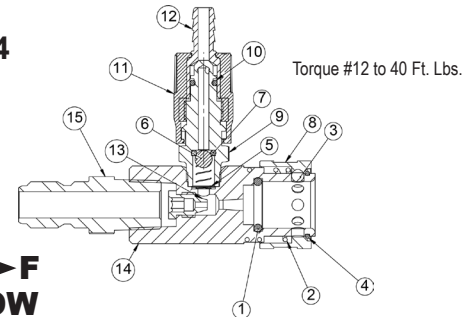

Adjustable Injector

Quick Connect - SS Plug

SPECIFICATIONS

Part Number	D10094	D10104	D10095	D10105	D10096	D10106
Orifice	1.8		2.1		2.3	
Maximum Volume	2 - 3 GPM		3 - 5 GPM		5 - 8 GPM	
Maximum Pressure	4000 PSI					
Flow Direction	F → M	M → F	F → M	M → F	F → M	M → F
Maximum Temperature	190° F					
Inlet Port-3/8" QD	Coupler	Plug	Coupler	Plug	Coupler	Plug
Outlet Port-3/8" QD	Plug	Coupler	Plug	Coupler	Plug	Coupler
Hose Barb Size	1/4"					
Dimensions	3.875" L x 1.125" W x 2.0" H					
Weight	0.50 lb.					
Materials	Brass, Stainless Steel, Viton					

PARTS LIST

Item	Part Number	Description	QTY.
1	2701020	O-ring	1
2	2720011	Spring, Collar	1
3	2520058	Ball, Coupler	1
4	2202005	Snap Ring	1
5	2720013	Spring	1
6	2520064	Ball, Injector	1
7	2701021	O-ring	1
8	2510090	Collar	1

Item	Part Number	Description	QTY.
9	D10078	Plug (D10094)	1
10	2510120	Housing, Injector (D10094)	1
11	2510121	Stem	1
12	2701032	O-ring	1
13	2660121	Knob	1
14	2510122	Hose Barb	1
15	2520079	Nozzle, Ø.070" (D10094)	1

Item	Part Number	Description	QTY.
1	2701020	O-ring	1
2	2720011	Spring, Collar	1
3	2520058	Ball, Coupler	1
4	2202005	Snap Ring	1
5	2720013	Spring	1
6	2520064	Ball, Injector	1
7	2701021	O-ring	1
8	2510090	Collar	1

Item	Part Number	Description	QTY.
9	2510121	Stem	1
10	2701032	O-ring	1
11	2660121	Knob	1
12	2510122	Hose Barb	1
13	2520079	Nozzle (D10104)	1
14	2510136	Housing, Injector (D10104)	1
15	D10079	Plug, 3/8x3/8-M	1

Item	Part Number	Description	QTY.
1	2701020	O-ring	1
2	2720011	Spring, Collar	1
3	2520058	Ball, Coupler	1
4	2202005	Snap Ring	1
5	2720013	Spring	1
6	2520064	Ball, Injector	1
7	2701021	O-ring	1
8	2510090	Collar	1

Item	Part Number	Description	QTY.
9	D10078	Plug (D10095)	1
10	2520065	Nozzle (D10095)	1
11	2510120	Housing, Injector (D10095)	1
12	2510121	Stem	1
13	2701032	O-ring	1
14	2660121	Knob	1
15	2510122	Hose Barb	1

D10094

D10104

D10095