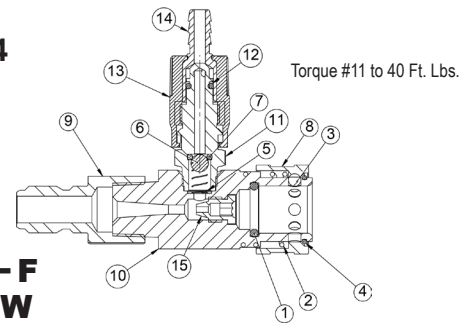

Adjustable Injector

Quick Connect - SS Plug

SPECIFICATIONS

Part Number	D10094	D10104	D10095	D10105	D10096	D10106
Orifice	1.8		2.1		2.3	
Maximum Volume	2 - 3 GPM		3 - 5 GPM		5 - 8 GPM	
Maximum Pressure	4000 PSI					
Flow Direction	F → M	M → F	F → M	M → F	F → M	M → F
Maximum Temperature	190° F					
Inlet Port-3/8" QD	Coupler	Plug	Coupler	Plug	Coupler	Plug
Outlet Port-3/8" QD	Plug	Coupler	Plug	Coupler	Plug	Coupler
Hose Barb Size	1/4"					
Dimensions	3.875" L x 1.125" W x 2.0" H					
Weight	0.50 lb.					
Materials	Brass, Stainless Steel, Viton					

PARTS LIST

Item	Part Number	Description	QTY.
1	2701020	O-ring	1
2	2720011	Spring, Collar	1
3	2520058	Ball, Coupler	1
4	2202005	Snap Ring	1
5	2720013	Spring	1
6	2520064	Ball, Injector	1
7	2701021	O-ring	1
8	2510090	Collar	1

Item	Part Number	Description	QTY.
9	D10078	Plug (D10094)	1
10	2510120	Housing, Injector (D10094)	1
11	2510121	Stem	1
12	2701032	O-ring	1
13	2660121	Knob	1
14	2510122	Hose Barb	1
15	2520079	Nozzle, Ø.070" (D10094)	1

Item	Part Number	Description	QTY.
1	2701020	O-ring	1
2	2720011	Spring, Collar	1
3	2520058	Ball, Coupler	1
4	2202005	Snap Ring	1
5	2720013	Spring	1
6	2520064	Ball, Injector	1
7	2701021	O-ring	1
8	2510090	Collar	1

Item	Part Number	Description	QTY.
9	2510121	Stem	1
10	2701032	O-ring	1
11	2660121	Knob	1
12	2510122	Hose Barb	1
13	2520079	Nozzle (D10104)	1
14	2510136	Housing, Injector (D10104)	1
15	D10079	Plug, 3/8x3/8-M	1

Item	Part Number	Description	QTY.
1	2701020	O-ring	1
2	2720011	Spring, Collar	1
3	2520058	Ball, Coupler	1
4	2202005	Snap Ring	1
5	2720013	Spring	1
6	2520064	Ball, Injector	1
7	2701021	O-ring	1
8	2510090	Collar	1

Item	Part Number	Description	QTY.
9	D10078	Plug (D10095)	1
10	2520065	Nozzle (D10095)	1
11	2510120	Housing, Injector (D10095)	1
12	2510121	Stem	1
13	2701032	O-ring	1
14	2660121	Knob	1
15	2510122	Hose Barb	1

D10094

D10104

D10095