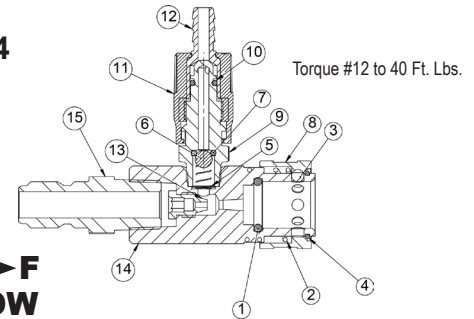

Adjustable Injector

Quick Connect - SS Plug

SPECIFICATIONS

Part Number	D10094	D10104	D10095	D10105	D10096	D10106
Orifice	1.8		2.1		2.3	
Maximum Volume	2 - 3 GPM		3 - 5 GPM		5 - 8 GPM	
Maximum Pressure	4000 PSI					
Flow Direction	F → M	M → F	F → M	M → F	F → M	M → F
Maximum Temperature	190° F					
Inlet Port-3/8" QD	Coupler	Plug	Coupler	Plug	Coupler	Plug
Outlet Port-3/8" QD	Plug	Coupler	Plug	Coupler	Plug	Coupler
Hose Barb Size	1/4"					
Dimensions	3.875" L x 1.125" W x 2.0" H					
Weight	0.50 lb.					
Materials	Brass, Stainless Steel, Viton					

PARTS LIST

Item	Part Number	Description	QTY.
1	2701020	O-ring	1
2	2720011	Spring, Collar	1
3	2520058	Ball, Coupler	1
4	2202005	Snap Ring	1
5	2720013	Spring	1
6	2520064	Ball, Injector	1
7	2701021	O-ring	1
8	2510090	Collar	1

Item	Part Number	Description	QTY.
9	D10078	Plug (D10094)	1
10	2510120	Housing, Injector (D10094)	1
11	2510121	Stem	1
12	2701032	O-ring	1
13	2660121	Knob	1
14	2510122	Hose Barb	1
15	2520079	Nozzle, Ø.070" (D10094)	1

Item	Part Number	Description	QTY.
1	2701020	O-ring	1
2	2720011	Spring, Collar	1
3	2520058	Ball, Coupler	1
4	2202005	Snap Ring	1
5	2720013	Spring	1
6	2520064	Ball, Injector	1
7	2701021	O-ring	1
8	2510090	Collar	1

Item	Part Number	Description	QTY.
9	2510121	Stem	1
10	2701032	O-ring	1
11	2660121	Knob	1
12	2510122	Hose Barb	1
13	2520079	Nozzle (D10104)	1
14	2510136	Housing, Injector (D10104)	1
15	D10079	Plug, 3/8x3/8-M	1

Item	Part Number	Description	QTY.
1	2701020	O-ring	1
2	2720011	Spring, Collar	1
3	2520058	Ball, Coupler	1
4	2202005	Snap Ring	1
5	2720013	Spring	1
6	2520064	Ball, Injector	1
7	2701021	O-ring	1
8	2510090	Collar	1

Item	Part Number	Description	QTY.
9	D10078	Plug (D10095)	1
10	2520065	Nozzle (D10095)	1
11	2510120	Housing, Injector (D10095)	1
12	2510121	Stem	1
13	2701032	O-ring	1
14	2660121	Knob	1
15	2510122	Hose Barb	1

D10094

D10104

D10095