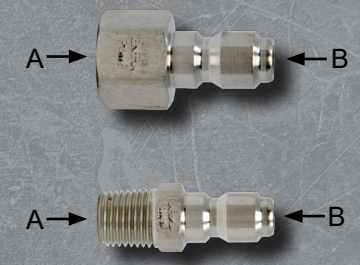

Coupler, Collar Lock Feature, EPDM O-ring

Part Number	Thread A	Thread B	Max. Pressure	Material
D10122	1/4" NPT-F	1/4" Coupler	5000 PSI	Brass
D10123	1/4" NPT-M			
D10124	3/8" NPT-F	3/8" Coupler	4000 PSI	
D10125	3/8" NPT-M			
D10074L	3/8" NPT-F			
D10075L	3/8" NPT-M	1/2" Coupler	5000 PSI	Stainless Steel
D10090L	1/2" NPT-F			
D10091L	1/2" NPT-M			

Zinc Plated Hardened Steel Plugs

Part Number	Thread A	Thread B	Max. Pressure
D11006	1/4" NPT-F	1/4" Plug	5000 PSI
D11007	1/4" NPT-M		
D11008	3/8" NPT-F	3/8" Plug	
D11009	3/8" NPT-M		
D10089	M22 M		

Stainless Steel Coupler, w/ Lock Feature, 304SS

Part Number	Thread A	Thread B	Max. Pressure
D10130L	1/4" NPT-F	1/2" Coupler	5000 PSI
D10131L	1/4" NPT-M		
D10132L	3/8" NPT-F		
D10133L	3/8" NPT-M		

Stainless Steel Couplers, 304SS

Part Number	Thread A	Thread B	Max. Pressure
D10072	1/4" NPT-F	1/4" Coupler	5000 PSI
D10073	1/4" NPT-M		
D10074	3/8" NPT-F	3/8" Coupler	
D10075	3/8" NPT-M		
D10090	1/2" NPT-F	1/2" Coupler	
D10091	1/2" NPT-M		

Fittings & Couplers

Stainless Steel Plugs, 304SS

Part Number	Thread A	Thread B	Max. Pressure
D10076	1/4" NPT-F	1/4" Plug	5000 PSI
D10077	1/4" NPT-M		
D10078	3/8" NPT-F	3/8" Plug	
D10079	3/8" NPT-M		
D10092	1/2" NPT-F	1/2" Plug	
D10093	1/2" NPT-M		
D10134	1/4" NPT-F		
D10135	1/4" NPT-M		
D10136	3/8" NPT-F		
D101037	3/8" NPT-M		