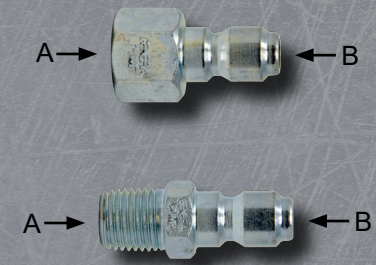

General Pump is part of the Interpump Group, the world leader in plunger pumps.

Fittings & Couplers

Normal Brass Coupler, EPDM O-ring

Part Number	Thread A	Thread B	Max. Pressure
D10001	1/4" NPT-F	1/4" Coupler	5000 PSI
D10002	1/4" NPT-M		
D10003	3/8" NPT-F	3/8" Coupler	4000 PSI
D10004	3/8" NPT-M		
D10005	1/2" NPT-F		
D10013	1/2" NPT-M		
D10035	M22-M		
D10037	3/8" Steel Plug		
D10088	M22 Coupler, 14mm		

EZ Grip (RAL-5019) Brass Coupler, EPDM O-ring

Part Number	Thread A	Thread B	Max. Pressure
D10061	1/4" NPT-F	1/4" Coupler	5000 PSI
D10062	1/4" NPT-M		
D10063	3/8" NPT-F	3/8" Coupler	4000 PSI
D10064	3/8" NPT-M		

Coupler, Collar Lock Feature, EPDM O-ring

Part Number	Thread A	Thread B	Max. Pressure	Material
D10122	1/4" NPT-F	1/4" Coupler	5000 PSI	Brass
D10123	1/4" NPT-M			
D10124	3/8" NPT-F	3/8" Coupler	4000 PSI	
D10125	3/8" NPT-M			
D10074L	3/8" NPT-F			
D10075L	3/8" NPT-M	1/2" Coupler	5000 PSI	Stainless Steel
D10090L	1/2" NPT-F			
D10091L	1/2" NPT-M			

Zinc Plated Hardened Steel Plugs

Part Number	Thread A	Thread B	Max. Pressure
D11006	1/4" NPT-F	1/4" Plug	5000 PSI
D11007	1/4" NPT-M		
D11008	3/8" NPT-F	3/8" Plug	
D11009	3/8" NPT-M		
D10089	M22 M		

Stainless Steel Coupler, w/ Lock Feature, 304SS