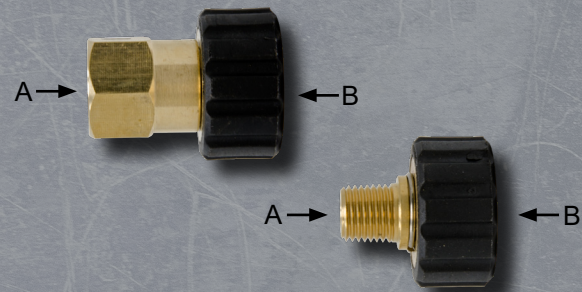

Fittings & Couplers

M22 Adapters, Brass

Part Number	Thread A	Thread B	Thread C	Max. Pressure
2510103	1/4" NPT-F	M22 Plug	Deep Cavity	4000 PSI
2510253	3/8" NPT-F			

M22 Brass Couplers, Brass

Part Number	Thread A	Coupler B	Max. Pressure
D10025	1/2" NPT-F	M22 Coupler, 14mm	4000 PSI
D10026	1/2" NPT-M		
D10027	1/4" NPT-F		
D10028	1/4" NPT-M		
D10029	3/8" NPT-F		
D10030	3/8" NPT-M		
D10041	M22 Coupler, 14mm		

High Pressure Swivels

Part Number	Thread A	Thread B	Material	Max. Pressure
D10066	3/8" NPT-M	3/8" NPT-F	Brass	4000 PSI
D10099	3/8" NPT-F		Stainless Steel	5000 PSI
D10067	3/8" NPT-F			
D10114	3/8" NPT-M			

Miscellaneous Fittings

Part Number	Thread A	Thread B	Material	Max. Pressure
D10036	1/4" Plug	1/4" Coupler	Brass	4000 PSI
D10014	1/4" NPT-M	1/4" NPT-M		
D10043	3/8" NPT-M	1/4" NPT-F		5000 PSI
D10052	3/8" NPT-M	3/8" NPT-M		
D10065	3/8" NPT-F	3/8" NPT-F		