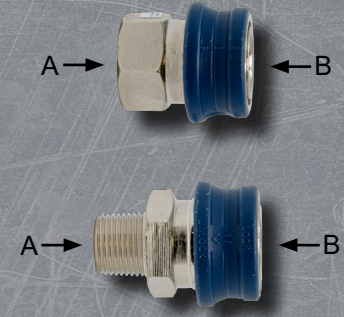

General Pump is part of the Interpump Group, the world leader in plunger pumps.

Fittings & Couplers

Normal Brass Coupler, EPDM O-ring

Part Number	Thread A	Thread B	Max. Pressure
D10001	1/4" NPT-F	1/4" Coupler	5000 PSI
D10002	1/4" NPT-M		
D10003	3/8" NPT-F	3/8" Coupler	4000 PSI
D10004	3/8" NPT-M		
D10005	1/2" NPT-F		
D10013	1/2" NPT-M		
D10035	M22-M		
D10037	3/8" Steel Plug		
D10088	M22 Coupler, 14mm		

EZ Grip (RAL-5019) Brass Coupler, EPDM O-ring

Part Number	Thread A	Thread B	Max. Pressure
D10061	1/4" NPT-F	1/4" Coupler	5000 PSI
D10062	1/4" NPT-M		
D10063	3/8" NPT-F	3/8" Coupler	4000 PSI
D10064	3/8" NPT-M		

Coupler, Collar Lock Feature, EPDM O-ring

Part Number	Thread A	Thread B	Max. Pressure	Material
D10122	1/4" NPT-F	1/4" Coupler	5000 PSI	Brass
D10123	1/4" NPT-M			
D10124	3/8" NPT-F	3/8" Coupler	4000 PSI	
D10125	3/8" NPT-M			
D10074L	3/8" NPT-F			
D10075L	3/8" NPT-M	1/2" Coupler	5000 PSI	Stainless Steel
D10090L	1/2" NPT-F			
D10091L	1/2" NPT-M			

Zinc Plated Hardened Steel Plugs

Part Number	Thread A	Thread B	Max. Pressure
D11006	1/4" NPT-F	1/4" Plug	5000 PSI
D11007	1/4" NPT-M		
D11008	3/8" NPT-F	3/8" Plug	
D11009	3/8" NPT-M		
D10089	M22 M		

Stainless Steel Coupler, w/ Lock Feature, 304SS