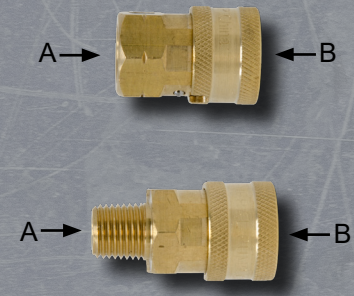

Miscellaneous Fittings

Part Number	Thread A	Thread B	Material	Max. Pressure
D10036	1/4" Plug	1/4" Coupler	Brass	4000 PSI
D10014	1/4" NPT-M	1/4" NPT-M		
D10043	3/8" NPT-M	1/4" NPT-F		5000 PSI
D10052	3/8" NPT-M	3/8" NPT-M		
D10065	3/8" NPT-F	3/8" NPT-F		

General Pump is part of the Interpump Group, the world leader in plunger pumps.

Fittings & Couplers

Normal Brass Coupler, EPDM O-ring

Part Number	Thread A	Thread B	Max. Pressure
D10001	1/4" NPT-F	1/4" Coupler	5000 PSI
D10002	1/4" NPT-M		
D10003	3/8" NPT-F	3/8" Coupler	4000 PSI
D10004	3/8" NPT-M		
D10005	1/2" NPT-F		
D10013	1/2" NPT-M		
D10035	M22-M		
D10037	3/8" Steel Plug		
D10088	M22 Coupler, 14mm		

EZ Grip (RAL-5019) Brass Coupler, EPDM O-ring

Part Number	Thread A	Thread B	Max. Pressure
D10061	1/4" NPT-F	1/4" Coupler	5000 PSI
D10062	1/4" NPT-M		
D10063	3/8" NPT-F	3/8" Coupler	4000 PSI
D10064	3/8" NPT-M		

Coupler, Collar Lock Feature, EPDM O-ring

Part Number	Thread A	Thread B	Max. Pressure	Material
D10122	1/4" NPT-F	1/4" Coupler	5000 PSI	Brass
D10123	1/4" NPT-M			
D10124	3/8" NPT-F	3/8" Coupler	4000 PSI	
D10125	3/8" NPT-M			
D10074L	3/8" NPT-F			
D10075L	3/8" NPT-M	1/2" Coupler	5000 PSI	Stainless Steel
D10090L	1/2" NPT-F			
D10091L	1/2" NPT-M			