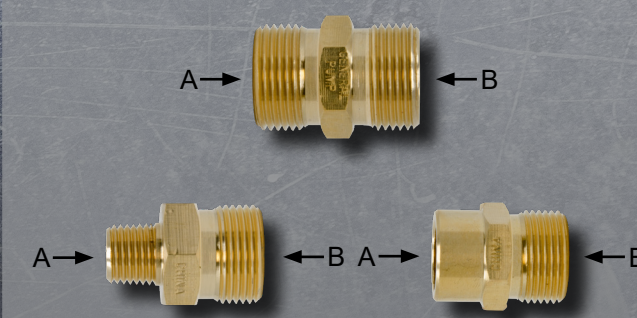

Fittings & Couplers

Stainless Steel Plugs, 304SS

Part Number	Thread A	Thread B	Max. Pressure
D10076	1/4" NPT-F	1/4" Plug	5000 PSI
D10077	1/4" NPT-M		
D10078	3/8" NPT-F	3/8" Plug	
D10079	3/8" NPT-M		
D10092	1/2" NPT-F	1/2" Plug	
D10093	1/2" NPT-M		
D10134	1/4" NPT-F		
D10135	1/4" NPT-M		
D10136	3/8" NPT-F		
D101037	3/8" NPT-M		

Stainless Steel Plugs, 416SS Hardened

Part Number	Thread A	Thread B	Max. Pressure
520133	1/4" NPT-F	1/4" Plug	6000 PSI
520134	1/4" NPT-M		
520135	3/8" NPT-F	3/8" Plug	
520136	3/8" NPT-M		

Garden Hose Fitting, Brass

Part Number	Thread A	Thread B	Rubber Washer
D10010	3/4" GH-F	3/4" GH-Male	Included
D10011	3/4" GH-M	1/2" Plug	Not Included
D10012	3/4" GH-F	1/2" Coupler	Included
D10016	1/2" NPT-F	3/4" GH-Female	
D10017	3/8" NPT-F		
D10032	1/2" NPT-M		
D10033	3/8" NPY-M		

Garden Hose Inlets Fitting, Brass

Part Number	Thread A	Thread B	Port C
D10084	3/8" BSP-M	3/4" GH-Female	1/4" NPT-Female
D10085	1/2" NPT-M		
680006	1/2" BSP-M		
680007	3/8" BSP-M		
680073	1/2" BSP-M		

M22 Brass Plugs