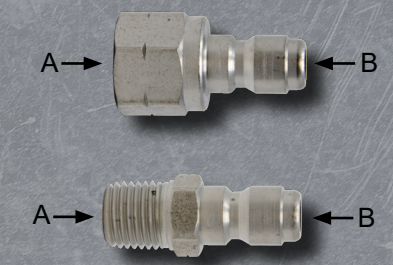

Zinc Plated Hardened Steel Plugs

Part Number	Thread A	Thread B	Max. Pressure
D11006	1/4" NPT-F	1/4" Plug	5000 PSI
D11007	1/4" NPT-M		
D11008	3/8" NPT-F	3/8" Plug	
D11009	3/8" NPT-M		
D10089	M22 M		

Stainless Steel Coupler, w/ Lock Feature, 304SS

Part Number	Thread A	Thread B	Max. Pressure
D10130L	1/4" NPT-F	1/2" Coupler	5000 PSI
D10131L	1/4" NPT-M		
D10132L	3/8" NPT-F		
D10133L	3/8" NPT-M		

Stainless Steel Couplers, 304SS

Part Number	Thread A	Thread B	Max. Pressure
D10072	1/4" NPT-F	1/4" Coupler	5000 PSI
D10073	1/4" NPT-M		
D10074	3/8" NPT-F	3/8" Coupler	
D10075	3/8" NPT-M		
D10090	1/2" NPT-F	1/2" Coupler	
D10091	1/2" NPT-M		

Fittings & Couplers

Stainless Steel Plugs, 304SS

Part Number	Thread A	Thread B	Max. Pressure
D10076	1/4" NPT-F	1/4" Plug	5000 PSI
D10077	1/4" NPT-M		
D10078	3/8" NPT-F	3/8" Plug	
D10079	3/8" NPT-M		
D10092	1/2" NPT-F	1/2" Plug	
D10093	1/2" NPT-M		
D10134	1/4" NPT-F		
D10135	1/4" NPT-M		
D10136	3/8" NPT-F		
D101037	3/8" NPT-M		

Stainless Steel Plugs, 416SS Hardened

Part Number	Thread A	Thread B	Max. Pressure
520133	1/4" NPT-F	1/4" Plug	6000 PSI
520134	1/4" NPT-M		
520135	3/8" NPT-F	3/8" Plug	
520136	3/8" NPT-M		

Garden Hose Fitting, Brass