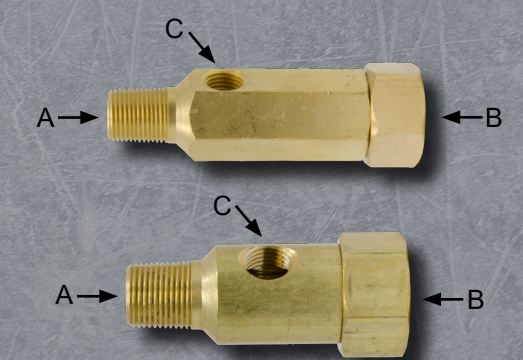

Fittings & Couplers

Stainless Steel Plugs, 304SS

Part Number	Thread A	Thread B	Max. Pressure
D10076	1/4" NPT-F	1/4" Plug	5000 PSI
D10077	1/4" NPT-M		
D10078	3/8" NPT-F	3/8" Plug	
D10079	3/8" NPT-M		
D10092	1/2" NPT-F	1/2" Plug	
D10093	1/2" NPT-M		
D10134	1/4" NPT-F		
D10135	1/4" NPT-M		
D10136	3/8" NPT-F		
D101037	3/8" NPT-M		

Stainless Steel Plugs, 416SS Hardened

Part Number	Thread A	Thread B	Max. Pressure
520133	1/4" NPT-F	1/4" Plug	6000 PSI
520134	1/4" NPT-M		
520135	3/8" NPT-F	3/8" Plug	
520136	3/8" NPT-M		

Garden Hose Fitting, Brass

Part Number	Thread A	Thread B	Rubber Washer
D10010	3/4" GH-F	3/4" GH-Male	Included
D10011	3/4" GH-M	1/2" Plug	Not Included
D10012	3/4" GH-F	1/2" Coupler	Included
D10016	1/2" NPT-F	3/4" GH-Female	
D10017	3/8" NPT-F		
D10032	1/2" NPT-M		
D10033	3/8" NPY-M		

Garden Hose Inlets Fitting, Brass

Part Number	Thread A	Thread B	Port C
D10084	3/8" BSP-M	3/4" GH-Female	1/4" NPT-Female
D10085	1/2" NPT-M		
680006	1/2" BSP-M		
680007	3/8" BSP-M		
680073	1/2" BSP-M		

M22 Brass Plugs