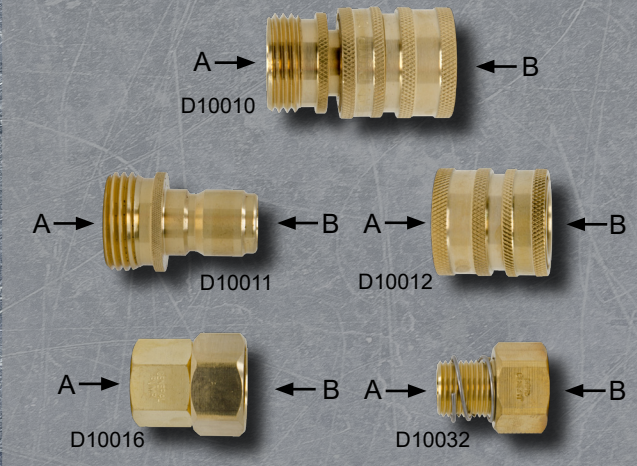

Part Number	Thread A	Thread B	Max. Pressure
D10130L	1/4" NPT-F	1/2" Coupler	5000 PSI
D10131L	1/4" NPT-M		
D10132L	3/8" NPT-F		
D10133L	3/8" NPT-M		

Stainless Steel Couplers, 304SS

Part Number	Thread A	Thread B	Max. Pressure
D10072	1/4" NPT-F	1/4" Coupler	5000 PSI
D10073	1/4" NPT-M		
D10074	3/8" NPT-F	3/8" Coupler	
D10075	3/8" NPT-M		
D10090	1/2" NPT-F	1/2" Coupler	
D10091	1/2" NPT-M		

Fittings & Couplers

Stainless Steel Plugs, 304SS

Part Number	Thread A	Thread B	Max. Pressure
D10076	1/4" NPT-F	1/4" Plug	5000 PSI
D10077	1/4" NPT-M		
D10078	3/8" NPT-F	3/8" Plug	
D10079	3/8" NPT-M		
D10092	1/2" NPT-F	1/2" Plug	
D10093	1/2" NPT-M		
D10134	1/4" NPT-F		
D10135	1/4" NPT-M		
D10136	3/8" NPT-F		
D101037	3/8" NPT-M		

Stainless Steel Plugs, 416SS Hardened

Part Number	Thread A	Thread B	Max. Pressure
520133	1/4" NPT-F	1/4" Plug	6000 PSI
520134	1/4" NPT-M		
520135	3/8" NPT-F	3/8" Plug	
520136	3/8" NPT-M		

Garden Hose Fitting, Brass

Part Number	Thread A	Thread B	Rubber Washer
D10010	3/4" GH-F	3/4" GH-Male	Included
D10011	3/4" GH-M	1/2" Plug	Not Included
D10012	3/4" GH-F	1/2" Coupler	Included
D10016	1/2" NPT-F	3/4" GH-Female	
D10017	3/8" NPT-F		
D10032	1/2" NPT-M		
D10033	3/8" NPY-M		