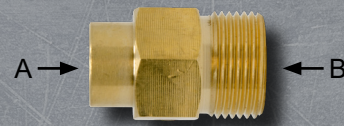

Fittings & Couplers

M22 Adapters, Brass

Part Number	Thread A	Thread B	Thread C	Max. Pressure
2510103	1/4" NPT-F	M22 Plug	Deep Cavity	4000 PSI
2510253	3/8" NPT-F			

M22 Brass Couplers, Brass

Part Number	Thread A	Coupler B	Max. Pressure
D10025	1/2" NPT-F	M22 Coupler, 14mm	4000 PSI
D10026	1/2" NPT-M		
D10027	1/4" NPT-F		
D10028	1/4" NPT-M		
D10029	3/8" NPT-F		
D10030	3/8" NPT-M		
D10041	M22 Coupler, 14mm		

High Pressure Swivels

Part Number	Thread A	Thread B	Material	Max. Pressure
D10066	3/8" NPT-M	3/8" NPT-F	Brass	4000 PSI
D10099	3/8" NPT-F		Stainless Steel	5000 PSI
D10067	3/8" NPT-F			
D10114	3/8" NPT-M			