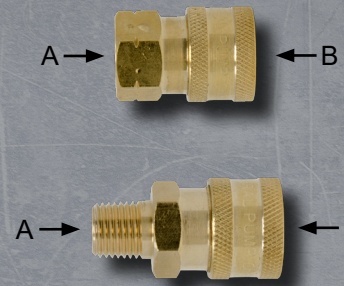

High Pressure Swivels

Part Number	Thread A	Thread B	Material	Max. Pressure
D10066	3/8" NPT-M	3/8" NPT-F	Brass	4000 PSI
D10099	3/8" NPT-F		Stainless Steel	5000 PSI
D10067	3/8" NPT-F			
D10114	3/8" NPT-M			

Miscellaneous Fittings

Part Number	Thread A	Thread B	Material	Max. Pressure
D10036	1/4" Plug	1/4" Coupler	Brass	4000 PSI
D10014	1/4" NPT-M	1/4" NPT-M		
D10043	3/8" NPT-M	1/4" NPT-F		5000 PSI
D10052	3/8" NPT-M	3/8" NPT-M		
D10065	3/8" NPT-F	3/8" NPT-F		

General Pump is part of the Interpump Group, the world leader in plunger pumps.

Fittings & Couplers

Normal Brass Coupler, EPDM O-ring

Part Number	Thread A	Thread B	Max. Pressure
D10001	1/4" NPT-F	1/4" Coupler	5000 PSI
D10002	1/4" NPT-M		
D10003	3/8" NPT-F	3/8" Coupler	4000 PSI
D10004	3/8" NPT-M		
D10005	1/2" NPT-F		
D10013	1/2" NPT-M		
D10035	M22-M		
D10037	3/8" Steel Plug		
D10088	M22 Coupler, 14mm		

EZ Grip (RAL-5019) Brass Coupler, EPDM O-ring

Part Number	Thread A	Thread B	Max. Pressure
D10061	1/4" NPT-F	1/4" Coupler	5000 PSI
D10062	1/4" NPT-M		
D10063	3/8" NPT-F	3/8" Coupler	4000 PSI
D10064	3/8" NPT-M		