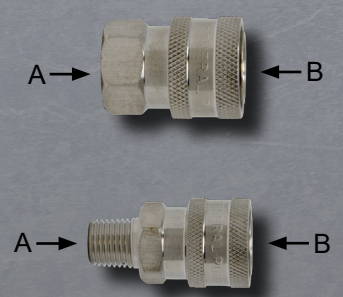

EZ Grip (RAL-5019) Brass Coupler, EPDM O-ring

Part Number	Thread A	Thread B	Max. Pressure
D10061	1/4" NPT-F	1/4" Coupler	5000 PSI
D10062	1/4" NPT-M		
D10063	3/8" NPT-F	3/8" Coupler	4000 PSI
D10064	3/8" NPT-M		

Coupler, Collar Lock Feature, EPDM O-ring

Part Number	Thread A	Thread B	Max. Pressure	Material
D10122	1/4" NPT-F	1/4" Coupler	5000 PSI	Brass
D10123	1/4" NPT-M			
D10124	3/8" NPT-F	3/8" Coupler	4000 PSI	
D10125	3/8" NPT-M			
D10074L	3/8" NPT-F			
D10075L	3/8" NPT-M	1/2" Coupler	5000 PSI	Stainless Steel
D10090L	1/2" NPT-F			
D10091L	1/2" NPT-M			

Zinc Plated Hardened Steel Plugs

Part Number	Thread A	Thread B	Max. Pressure
D11006	1/4" NPT-F	1/4" Plug	5000 PSI
D11007	1/4" NPT-M		
D11008	3/8" NPT-F	3/8" Plug	
D11009	3/8" NPT-M		
D10089	M22 M		

Stainless Steel Coupler, w/ Lock Feature, 304SS

Part Number	Thread A	Thread B	Max. Pressure
D10130L	1/4" NPT-F	1/2" Coupler	5000 PSI
D10131L	1/4" NPT-M		
D10132L	3/8" NPT-F		
D10133L	3/8" NPT-M		

Stainless Steel Couplers, 304SS

Part Number	Thread A	Thread B	Max. Pressure
D10072	1/4" NPT-F	1/4" Coupler	5000 PSI
D10073	1/4" NPT-M		
D10074	3/8" NPT-F	3/8" Coupler	
D10075	3/8" NPT-M		
D10090	1/2" NPT-F	1/2" Coupler	
D10091	1/2" NPT-M		