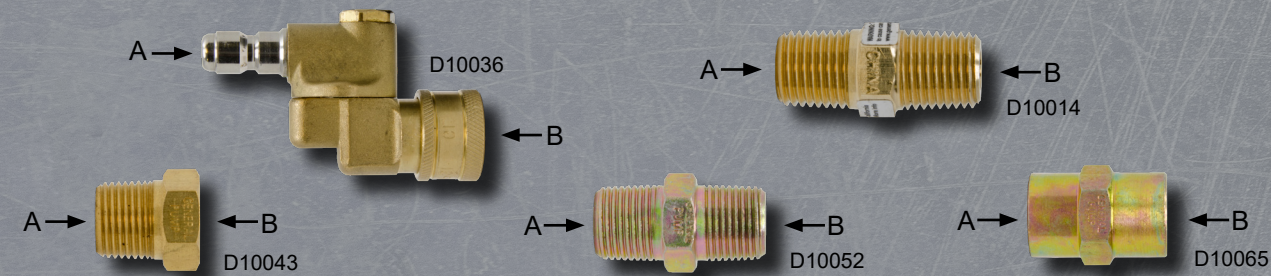

Fittings & Couplers

M22 Adapters, Brass

Part Number	Thread A	Thread B	Thread C	Max. Pressure
2510103	1/4" NPT-F	M22 Plug	Deep Cavity	4000 PSI
2510253	3/8" NPT-F			

M22 Brass Couplers, Brass

Part Number	Thread A	Coupler B	Max. Pressure
D10025	1/2" NPT-F	M22 Coupler, 14mm	4000 PSI
D10026	1/2" NPT-M		
D10027	1/4" NPT-F		
D10028	1/4" NPT-M		
D10029	3/8" NPT-F		
D10030	3/8" NPT-M		
D10041	M22 Coupler, 14mm		

High Pressure Swivels

Part Number	Thread A	Thread B	Material	Max. Pressure
D10066	3/8" NPT-M	3/8" NPT-F	Brass	4000 PSI
D10099	3/8" NPT-F		Stainless Steel	5000 PSI
D10067	3/8" NPT-F			
D10114	3/8" NPT-M			

Miscellaneous Fittings

Part Number	Thread A	Thread B	Material	Max. Pressure
D10036	1/4" Plug	1/4" Coupler	Brass	4000 PSI
D10014	1/4" NPT-M	1/4" NPT-M		
D10043	3/8" NPT-M	1/4" NPT-F		5000 PSI
D10052	3/8" NPT-M	3/8" NPT-M		
D10065	3/8" NPT-F	3/8" NPT-F		

Coupler, Collar Lock Feature, EPDM O-ring

Part Number	Thread A	Thread B	Max. Pressure	Material
D10122	1/4" NPT-F	1/4" Coupler	5000 PSI	Brass
D10123	1/4" NPT-M			
D10124	3/8" NPT-F	3/8" Coupler	4000 PSI	
D10125	3/8" NPT-M			
D10074L	3/8" NPT-F			
D10075L	3/8" NPT-M	1/2" Coupler	5000 PSI	Stainless Steel
D10090L	1/2" NPT-F			
D10091L	1/2" NPT-M			