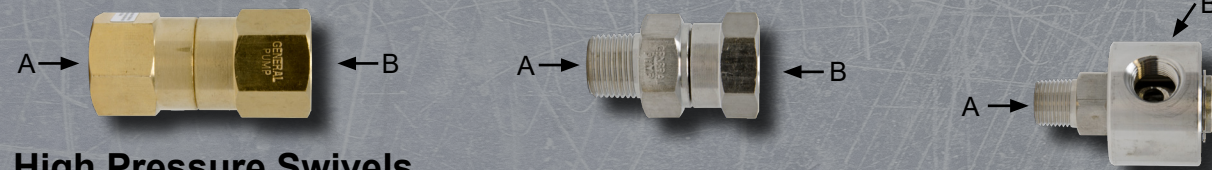

Fittings & Couplers

M22 Adapters, Brass

Part Number	Thread A	Thread B	Thread C	Max. Pressure
2510103	1/4" NPT-F	M22 Plug	Deep Cavity	4000 PSI
2510253	3/8" NPT-F			

M22 Brass Couplers, Brass

Part Number	Thread A	Coupler B	Max. Pressure
D10025	1/2" NPT-F	M22 Coupler, 14mm	4000 PSI
D10026	1/2" NPT-M		
D10027	1/4" NPT-F		
D10028	1/4" NPT-M		
D10029	3/8" NPT-F		
D10030	3/8" NPT-M		
D10041	M22 Coupler, 14mm		

High Pressure Swivels

Part Number	Thread A	Thread B	Material	Max. Pressure
D10066	3/8" NPT-M	3/8" NPT-F	Brass	4000 PSI
D10099	3/8" NPT-F		Stainless Steel	5000 PSI
D10067	3/8" NPT-F			
D10114	3/8" NPT-M			