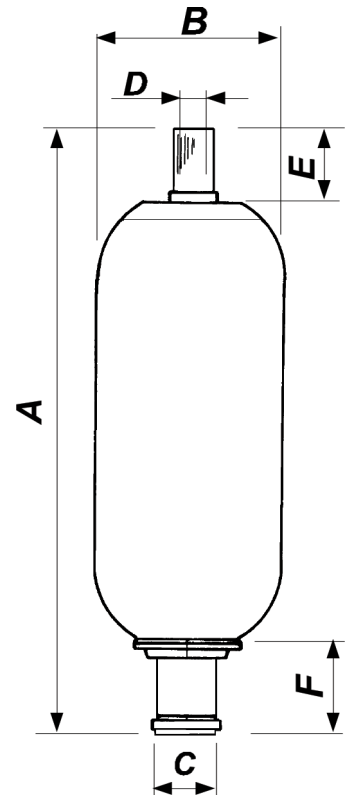

**SPECIFICATIONS**

Part Number:	A15X
Max Volume	105.6 GPM
Max Pressure	2150 PSI
Setting Pressure	60% of the working pressure upon requests
Inlet	3/4" BSP-M
Shell Material	AISI 316 SS
Bladder Material	Nitrile Rubber

**DIMENSIONS & INFORMATION**

Dimensions					
A	B	C	D	E	F
13.98 in/355 mm	4.49 in/114 mm	3/4"	5/8" UNF	1.85 in/47 mm	2.17 in/55 mm

Optional Adapters	
680062	Hex Nipple, 3/4" BSPP-M x 3/4" NPT-M, 316 SS
639625	Hex Adapter, 3/4" BSPP-M x 3/4" NPT-F , 316 SS
680082	Seal Ring, 3/4" , 316 SS

Recharge Kit	
190417	Includes 100038 Kit, 680135 Fitting (5/8" UNF x Shrader)

General Pump  
is a member of  
the Interpump Group