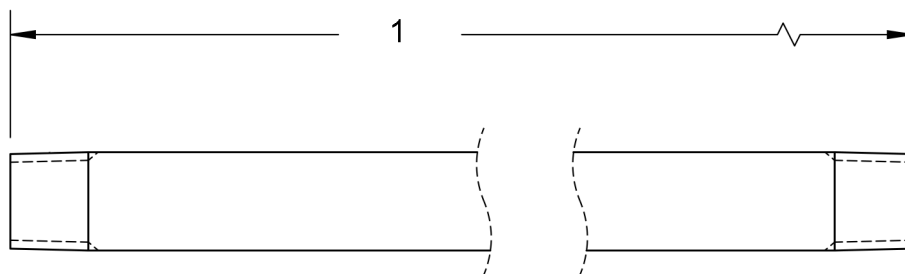

# DL LANCES

Chrome Plated Lance

**SPECIFICATIONS**

Maximum Volume	10.0 GPM	
Maximum Discharge Pressure	5,000 PSI	
Maximum Temperature	220° F	
Port Sizes	Inlet	1/4" NPT-M
	Outlet	1/4" NPT-M
Materials	Chrome Plated Steel, Plastic, Rubber	

**INSULATED LANCES - CHROME PLATED**

PART NUMBERS			
A	DL18ICS (18 inch)	A	DL42ICS (42 inch)
A	DL24ICS (24 inch)	A	DL47ICS (47 inch)
A	DL27ICS (27 inch)	A	DL59ICS (59 inch)
A	DL36ICS (36 inch)	A	DL79ICS (79 inch)

**STRAIGHT LANCES - CHROME PLATED**

No.	PART NUMBERS
1	DL18CS (18 Inch)
1	DL24CS (24 Inch)
1	DL36CS (36 Inch)
1	DL48CS (48 Inch)
1	DL60CS (60 Inch)
1	DL78CS (78 Inch)

General Pump is a member of the Interpump Group