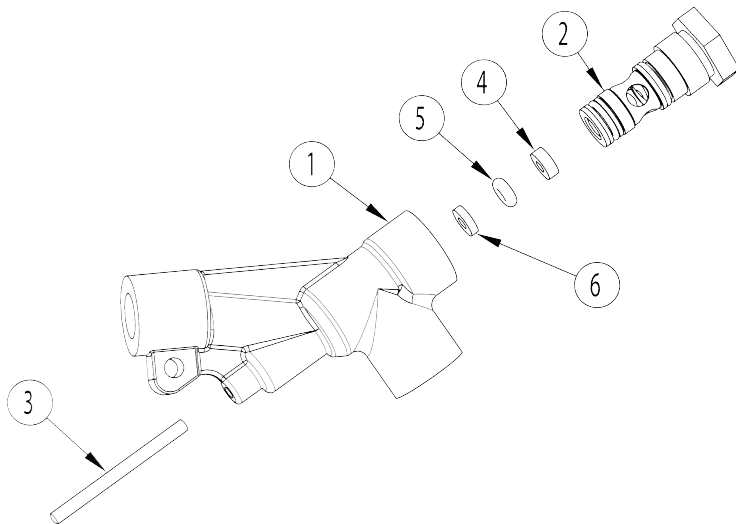

## Dual Gun Lance

**SPECIFICATIONS**

Part Number:	2100457	
Maximum Volume:	10.5 GPM	
Maximum Pressure:	5000 PSI	
Maximum Temperature:	250° F	
Port Sizes:	Inlet Outlet	3/8" NPT-F 1/4" NPT-F
Dimensions:	47.5" x 5.6" x 1.25"	
Weight:	4.3 lbs.	
Material:	Brass, Stainless Steel, Plastic, FKM	
REPAIR KITS	DG5000S DGE5010SL	2100001 2100428

General Pump  
is a member of  
the Interpump Group

Ref 310052 Rev A  
11-16

**2100457 PARTS LIST**

2100457			
Item	Part No.	Description	Qty
1	DGE5010SL	GUN	1
2	2550196	LANCE, CHROME PLATED, 6"	1
3	D10067	SWIVEL, 3/8NPT-F X 3/8 NPT-M, SST	1
4	DG5000S	GUN, 5000 PSI	1
5	D10043	FITTING	1
6	2550029	LANCE, 24"	1
7	2510102	FASTENER, LANCE COVER	2
8	2200064	SCREW, SET	2

2100457			
Item	Part No.	Description	Qty
9	2660021	PLUG, HEX	2
10	2200065	SCREW	12
11	2660316	COVER, LANCE	1
12	2660315	COVER, LANCE	1
13	2660313	COVER, LANCE	1
14	2660314	COVER, LANCE	1
15	2530047	FITTING	1

**DGE5010SL PARTS LIST**

DGE5010			
Item	Part No.	Description	Qty
1	2660304	HOUSING, GUN, LEFT	1
2	2660300	HOUSING, GUN, RIGHT	1
3	2103264	INSERT, GUN	1
4	2530116	FITTING, INLET, GUN	1
5	2530117	TUBE, INLET, GUN	1
6	2103274	ASSY, SUB, TRIGGER, GUN	1
7	2520132	PIN, TRIGGER	1
8	2530115	FITTING, OUTLET, GUN	1
9	2200065	SCREW	7
	2100428	REPAIR KIT	