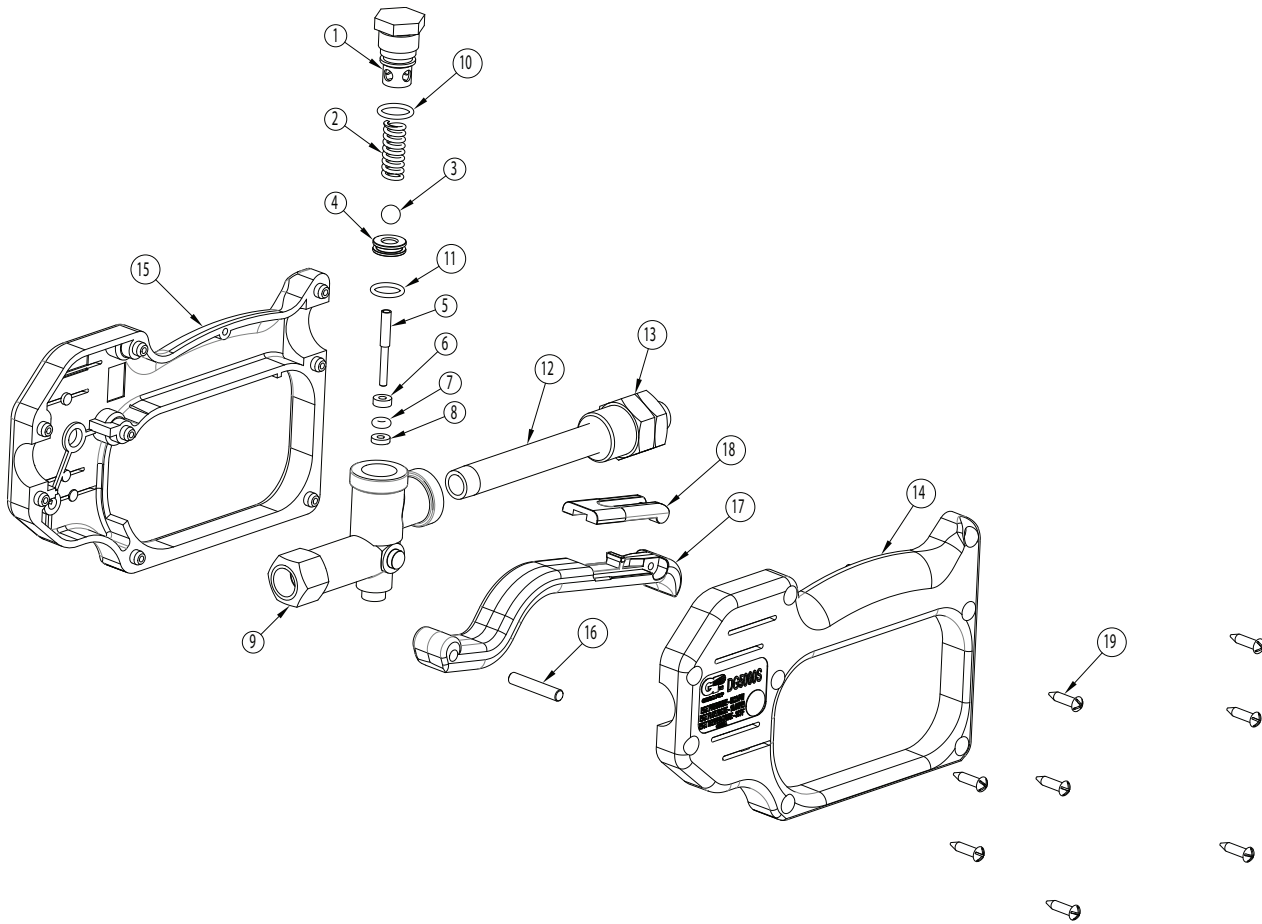

General Pump  
is a member of  
the Interpump Group

Ref 310052 Rev A  
11-16

**2100457 PARTS LIST**

2100457			
Item	Part No.	Description	Qty
1	DGE5010SL	GUN	1
2	2550196	LANCE, CHROME PLATED, 6"	1
3	D10067	SWIVEL, 3/8NPT-F X 3/8 NPT-M, SST	1
4	DG5000S	GUN, 5000 PSI	1
5	D10043	FITTING	1
6	2550029	LANCE, 24"	1
7	2510102	FASTENER, LANCE COVER	2
8	2200064	SCREW, SET	2

**DGE5010SL PARTS LIST**

DGE5010			
Item	Part No.	Description	Qty
1	2660304	HOUSING, GUN, LEFT	1
2	2660300	HOUSING, GUN, RIGHT	1
3	2103264	INSERT, GUN	1
4	2530116	FITTING, INLET, GUN	1
5	2530117	TUBE, INLET, GUN	1
6	2103274	ASSY, SUB, TRIGGER, GUN	1
7	2520132	PIN, TRIGGER	1
8	2530115	FITTING, OUTLET, GUN	1
9	2200065	SCREW	7
	2100428	REPAIR KIT	

**DG5000S PARTS LIST**

Item	Part No.	Description	Qty.	Item	Part No.	Description	Qty.
1	2510005	PLUG, GUN	1	12	2520001	TUBE, INLET, GUN	1
2*	2720001	SPRING	1	13	2510003	FITTING, INLET, GUN	1
3*	2520004	BALL	1	14	2660331	HOUSING, GUN, LEFT	1
4*	2520003	SEAT, GUN	1	15	2660149	GUN, HOUSING, RIGHT	1
5*	2520002	PIN, GUN	1	16	2512002	PIN, TRIGGER	1
6*	2510004	WASHER, BRASS	1	17	2660004	TRIGGER, GUN	1
7*	2701048	O-RING	1	18	2660005	STOP, TRIGGER, GUN	1
8*	2660007	WASHER, TEFLON	1	19	2200002	SCREW	8
9	2452001	FORGING, GUN	1				
10*	2701050	O-RING	1				
11*	2701049	O-RING	1				
				*	<b>2100001</b>	<b>Repair Kit - DG5000S</b>	