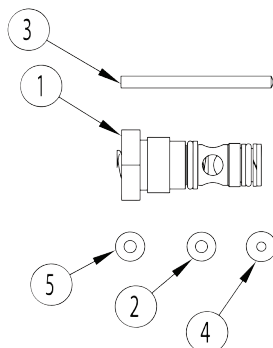

2100428 REPAIR KIT			
Item	Part No.	Description	Qty
1	2103265	CARTRIDGE, INSERT, GUN	1
2	2510004	WASHER, BRASS	1
3	2520133	PIN, TRIGGER	1
4	2701048	O-RING	1
5	2710018	WASHER, TEFLON	1

Ref 310052 Rev A
11-16