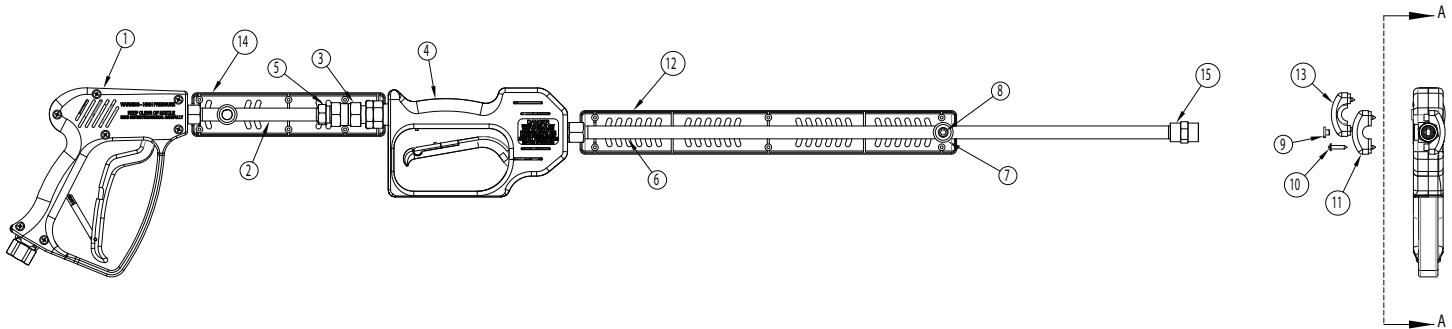

## Dual Gun Lance

**SPECIFICATIONS**

Part Number:	2100457	
Maximum Volume:	10.5 GPM	
Maximum Pressure:	5000 PSI	
Maximum Temperature:	250° F	
Port Sizes:	Inlet Outlet	3/8" NPT-F 1/4" NPT-F
Dimensions:	47.5" x 5.6" x 1.25"	
Weight:	4.3 lbs.	
Material:	Brass, Stainless Steel, Plastic, FKM	
REPAIR KITS	DG5000S DGE5010SL	2100001 2100428

**FEATURES**

- Dual gun design requires both hands providing operation safety
- Economic design with brass inlet and outlet
- All flow passages designed for minimum pressure drop - maximum flow
- Large comfortable hand grip to accommodate work gloves
- Additional venting for excellent high temperature performance
- Durable glass-filled housing
- Trigger made from 30% glass filled Nylon 6.6
- Spring loaded trigger stop to prevent accidental actuation
- Includes premium, insulated lance for improved grip and safety
- Lance swivels to the comfort of the operator

General Pump  
is a member of  
the Interpump Group

Ref 310052 Rev A  
11-16

**2100457 PARTS LIST**

2100457			
Item	Part No.	Description	Qty
1	DGE5010SL	GUN	1
2	2550196	LANCE, CHROME PLATED, 6"	1
3	D10067	SWIVEL, 3/8NPT-F X 3/8 NPT-M, SST	1
4	DG5000S	GUN, 5000 PSI	1
5	D10043	FITTING	1
6	2550029	LANCE, 24"	1
7	2510102	FASTENER, LANCE COVER	2
8	2200064	SCREW, SET	2