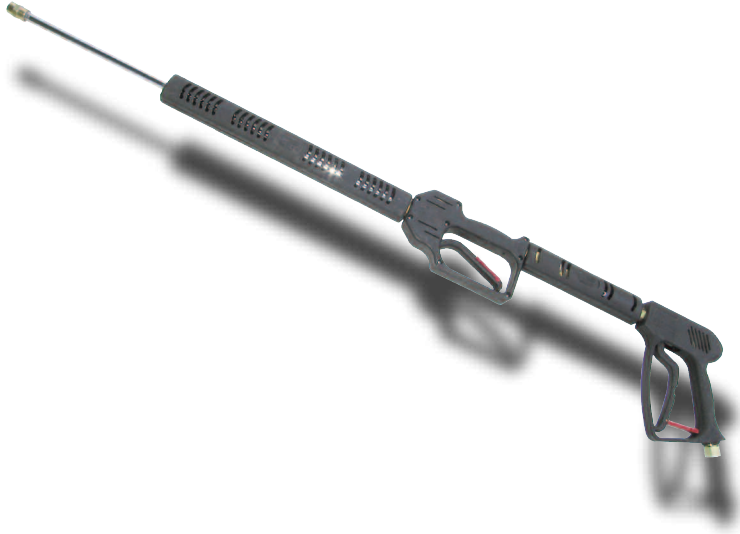

# 2100457

## Dual Gun Lance

**SPECIFICATIONS**

Part Number:	2100457	
Maximum Volume:	10.5 GPM	
Maximum Pressure:	5000 PSI	
Maximum Temperature:	250° F	
Port Sizes:	Inlet Outlet	3/8" NPT-F 1/4" NPT-F
Dimensions:	47.5" x 5.6" x 1.25"	
Weight:	4.3 lbs.	
Material:	Brass, Stainless Steel, Plastic, FKM	
REPAIR KITS	DG5000S DGE5010SL	2100001 2100428

**FEATURES**

- Dual gun design requires both hands providing operation safety
- Economic design with brass inlet and outlet
- All flow passages designed for minimum pressure drop - maximum flow
- Large comfortable hand grip to accommodate work gloves
- Additional venting for excellent high temperature performance
- Durable glass-filled housing
- Trigger made from 30% glass filled Nylon 6.6
- Spring loaded trigger stop to prevent accidental actuation
- Includes premium, insulated lance for improved grip and safety
- Lance swivels to the comfort of the operator

General Pump  
is a member of  
the Interpump Group

Ref 310052 Rev A  
11-16

**2100457 PARTS LIST**

2100457			
Item	Part No.	Description	Qty
1	DGE5010SL	GUN	1
2	2550196	LANCE, CHROME PLATED, 6"	1
3	D10067	SWIVEL, 3/8NPT-F X 3/8 NPT-M, SST	1
4	DG5000S	GUN, 5000 PSI	1
5	D10043	FITTING	1
6	2550029	LANCE, 24"	1
7	2510102	FASTENER, LANCE COVER	2
8	2200064	SCREW, SET	2