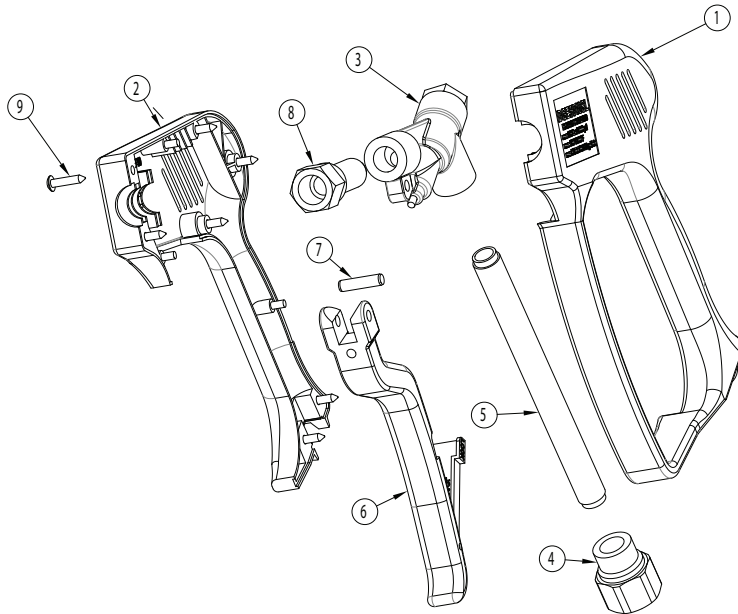

## Dual Gun Lance

**SPECIFICATIONS**

Part Number:	2100457	
Maximum Volume:	10.5 GPM	
Maximum Pressure:	5000 PSI	
Maximum Temperature:	250° F	
Port Sizes:	Inlet Outlet	3/8" NPT-F 1/4" NPT-F
Dimensions:	47.5" x 5.6" x 1.25"	
Weight:	4.3 lbs.	
Material:	Brass, Stainless Steel, Plastic, FKM	
REPAIR KITS	DG5000S DGE5010SL	2100001 2100428

General Pump  
is a member of  
the Interpump Group

Ref 310052 Rev A  
11-16

**2100457 PARTS LIST**

2100457			
Item	Part No.	Description	Qty
1	DGE5010SL	GUN	1
2	2550196	LANCE, CHROME PLATED, 6"	1
3	D10067	SWIVEL, 3/8NPT-F X 3/8 NPT-M, SST	1
4	DG5000S	GUN, 5000 PSI	1
5	D10043	FITTING	1
6	2550029	LANCE, 24"	1
7	2510102	FASTENER, LANCE COVER	2
8	2200064	SCREW, SET	2

2100457			
Item	Part No.	Description	Qty
9	2660021	PLUG, HEX	2
10	2200065	SCREW	12
11	2660316	COVER, LANCE	1
12	2660315	COVER, LANCE	1
13	2660313	COVER, LANCE	1
14	2660314	COVER, LANCE	1
15	2530047	FITTING	1

**DGE5010SL PARTS LIST**

DGE5010			
Item	Part No.	Description	Qty
1	2660304	HOUSING, GUN, LEFT	1
2	2660300	HOUSING, GUN, RIGHT	1
3	2103264	INSERT, GUN	1
4	2530116	FITTING, INLET, GUN	1
5	2530117	TUBE, INLET, GUN	1
6	2103274	ASSY, SUB, TRIGGER, GUN	1
7	2520132	PIN, TRIGGER	1
8	2530115	FITTING, OUTLET, GUN	1
9	2200065	SCREW	7
	2100428	REPAIR KIT	