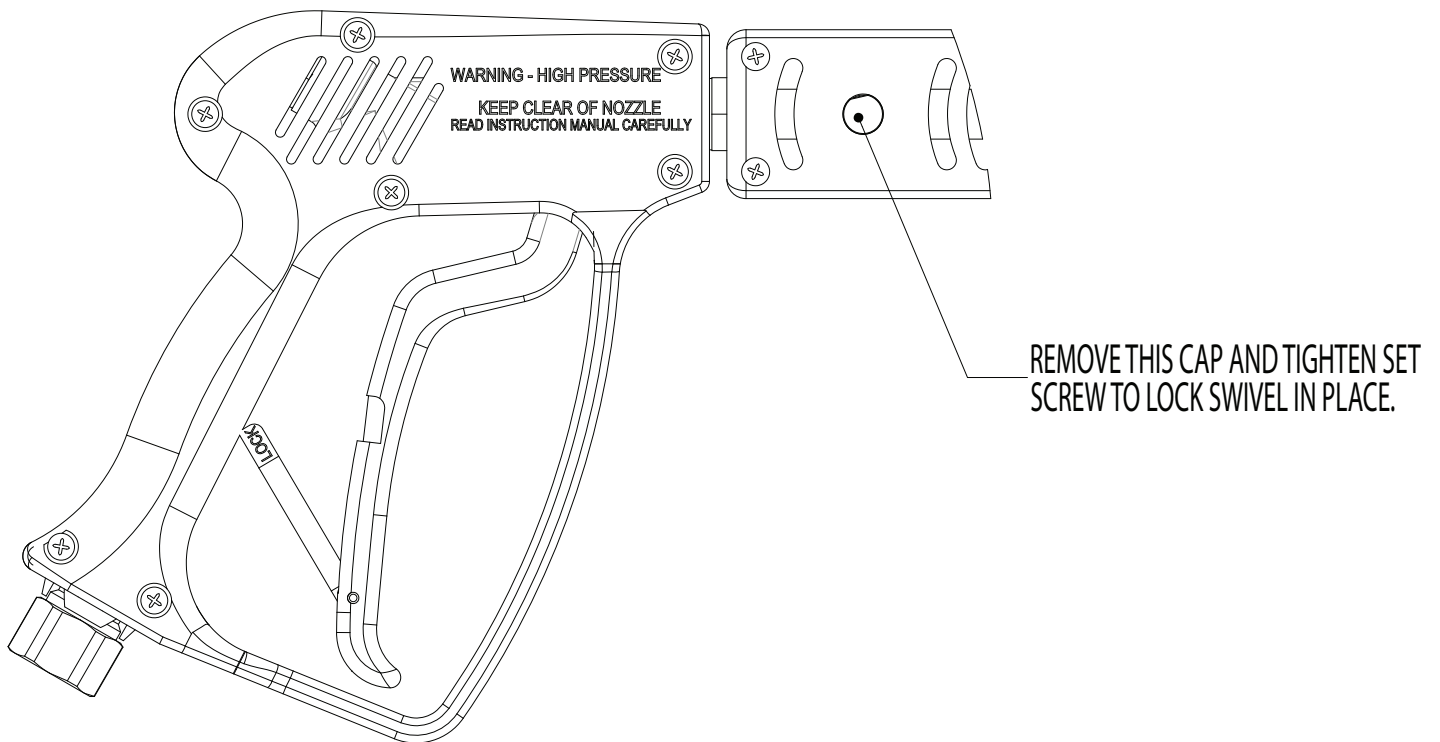

2100457			
Item	Part No.	Description	Qty
1	DGE5010SL	GUN	1
2	2550196	LANCE, CHROME PLATED, 6"	1
3	D10067	SWIVEL, 3/8NPT-F X 3/8 NPT-M, SST	1
4	DG5000S	GUN, 5000 PSI	1
5	D10043	FITTING	1
6	2550029	LANCE, 24"	1
7	2510102	FASTENER, LANCE COVER	2
8	2200064	SCREW, SET	2

2100457			
Item	Part No.	Description	Qty
9	2660021	PLUG, HEX	2
10	2200065	SCREW	12
11	2660316	COVER, LANCE	1
12	2660315	COVER, LANCE	1
13	2660313	COVER, LANCE	1
14	2660314	COVER, LANCE	1
15	2530047	FITTING	1