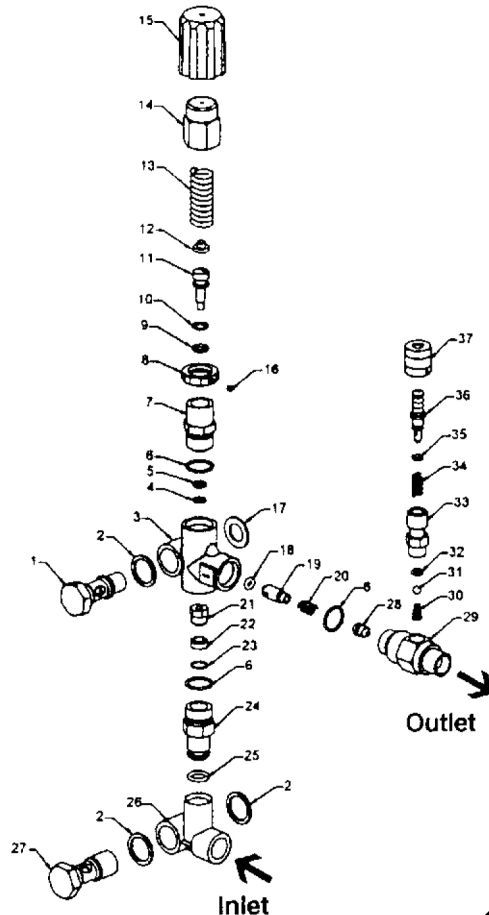

SPECIFICATIONS

MODEL	YVB135KDMI18	YVB135KDMI21	YVB135KDMI23
Nozzle Size	1.8 mm	2.1 mm	2.3 mm
Max Volume	6.5 GPM		
Max Pressure	2600 PSI		
Inlet	3/8" BSPP-F		
Outlet	3/8" BSPP-M		
Max. Temp	195° F		
Dimension	5.75" x 4.0" x 1.75"		
Weight	1.7 lbs.		
Materials	Brass, Stainless Steel, Viton		

PARTS LIST

No.	Part No.	Description	Qty.
1	Y60038531	Banjo Bolt, 1/4" BSPP	1
2	Y14410000	Washer, 3/8" BSPP	3
3	Y60080135	Housing, Brass	1
4	Y10400600	Back-Up Ring, 8.6 mm x 6 mm	1
5	Y10305101	O-Ring, .239" ID x .070" CS	1
6	Y10306600	O-Ring, .614" ID x .070" CS	3
7	Y60030331	Piston Housing	1
8	Y60031931	Lock Nut, M18 x 1	1
9	Y10305500	O-Ring, .301" x .070" CS	1
10	Y10400800	Backup Ring, 11 mm x 8 mm	1
11	Y60033151	Piston M5	1
12	Y60031061	Spring Seat	1
13	Y60031361	Spring, White	1
14	Y60030431	Knob	1
15	Y60031584	Adjustable Knob	1
16	Y16210000	Set Screw	1
17	Y14381322	Washer, 13 mm x 22 mm	1
18	Y10312500	O-Ring, .157" ID x .098" CS	1
19	Y60030831	Check Valve	1
20	Y60031251	Spring, Check Valve	1
21	Y60033321	Ball & Housing M5	1
22	Y60031151	Seat, 12 mm x 7 mm	1
23	Y10300500	O-Ring, .394" ID x .039" CS	1
24	Y60038231	Bypass Fitting	1
25	Y10310996	O-Ring, .406" ID x .094" CS	1
26	Y60082135	Manifold	1
27	Y60080331	Banjo Bolt 3/8" BSPP	1
28	Y21021951	Injector Nozzle, 1.5 mm Optional	1
	Y21021651	Injector Nozzle, 1.6 mm Optional	1
	Y21021751	Injector Nozzle, 1.7 mm Optional	1
	Y21021251	Injector Nozzle, 1.8 mm	1
	Y21021351	Injector Nozzle, 2.1 mm	1
	Y21021551	Injector Nozzle, 2.3 mm	1
29	Y21021131	Injector Body, M18 x 3/8" NPT-M	1
30	Y21016051	Spring	1
31	Y14742001	SS Ball, 7/32"	1
32	Y10304900	O-Ring .208" ID x .070" CS	1
33	Y21016131	Nipple, M12 x M14	1
34	Y21015851	Spring	1
35	Y10304301	O-Ring .176" ID x .070" CS	1
36	Y21015531	Hose Barb, Adjustable	1
37	Y21010231	Adjustable Knob	1
*	Y60039824	Repair Kit	

Torque item #1 to 24 ft-lbs
Torque item #27 to 27 ft-lbs

General Pump is a member of the Interpump Group

Ref 300464 Rev. C 08-18