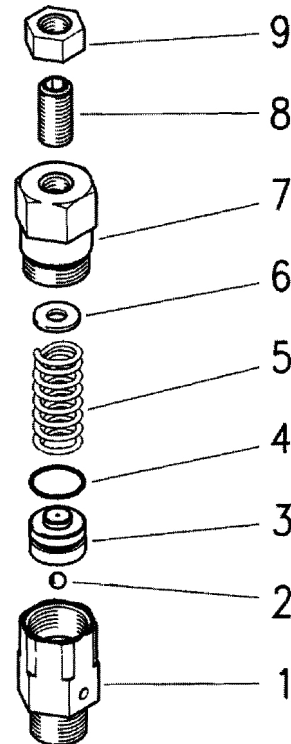

SPECIFICATIONS

Part Number	YRV2063	YRV3463
Max Pressure	2000 PSI	3500 PSI
Max Volume	6.3 GPM	
Max Temp	140° F	
Dimensions	1" x 3.1"	
Weight	.1 lb	.4 lb
Inlet Thread	3/8" NPT-M	
Material	Brass, Stainless Steel, Buna-N	

PARTS LIST

No.	Part No.	Description	Qty.
1	Y30157131	Body, 3/8 NPT-M	1
2	Y14741100	Ball, 3/16"	1
3	Y60155331	Pin	1
4	Y10306401	O-Ring, 1.78 x 14 mm	1
5	Y60155451	Spring (YRV2063)	1
	Y60156151	Spring (YRV3463)	
6	Y14357000	Washer, 6.4 x 14 mm	1
7	Y60155231	Spring Guide	1
8	Y16224000	Dowel, 10 x 20 mm	1
9	Y11462750	Nut, M10	1